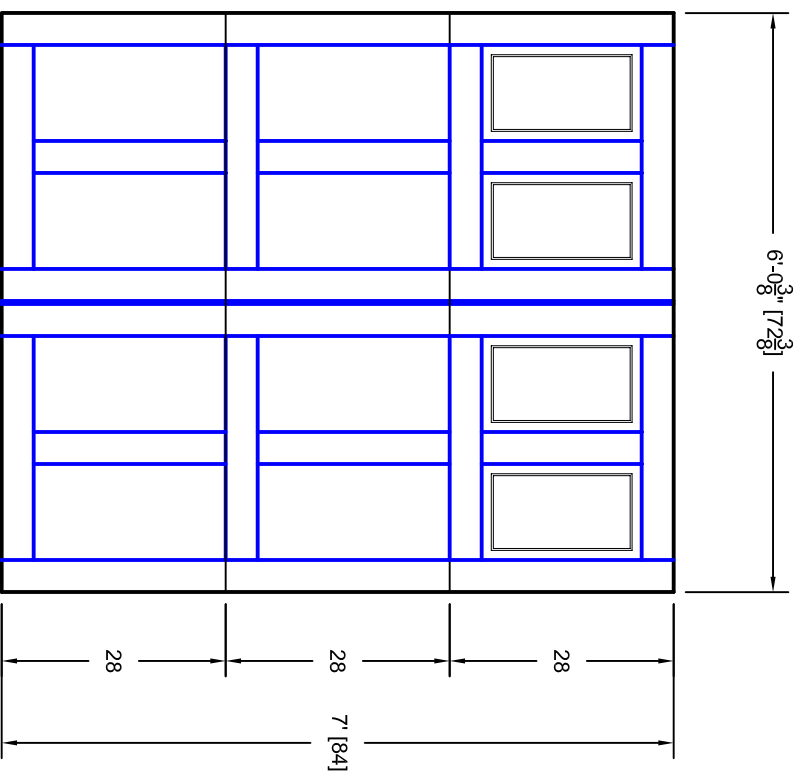

- Note:
1. Overlay board material: Steel.
 2. Arch material: Molded Polyurethane
 3. Overlay board width: 4 inches.
 4. Customer responsible to verify all field dimensions.

DRAWN BY	E Gebhard 01-05-05
CHECKED	
DATE	
APPD	
DATE	
APPD	
DATE	
APPD	
DATE	

TITLE	Andover w / Small Plain View Door		
	Lites A6 6' X 7'		
SIZE	A	REV	A
SCALE		WT. ACT.	
	7A067006	SHEET	

Unless Otherwise Specified
Dimensions are in Inches

Tolerance on

Fractions	Decimals	Angles
+/- 1/16	XX +/- .03	+/- 0.5
	XXX +/- .01	
	XXXX +/- .005	