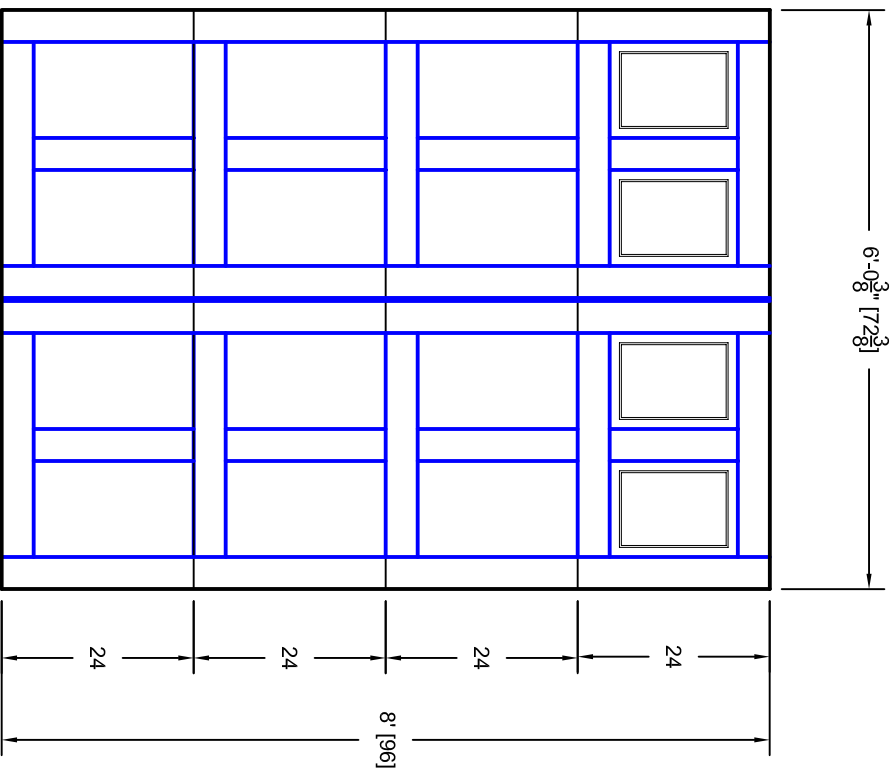

- Note:
1. Overlay board material: Steel.
  2. Arch material: Molded Polyurethane
  3. Overlay board width: 4 inches.
  4. Customer responsible to verify all field dimensions.

DRAWN BY	E Gebhard 01-05-05
DATE	
CHECKED	
DATE	
APPD	
DATE	
APPD	
DATE	
APPD	
DATE	

TITLE	Andover w / Small Plain View Door		
	Lites A6 6' X 8'		
SIZE	A	REV	A
SCALE		WT. ACT.	
	7A068006	SHEET	

Unless Otherwise Specified  
Dimensions are in Inches

Tolerance on

Fractions	Decimals	Angles
+/- 1/16	XX +/- .03	+/- 0.5
	XXX +/- .01	
	XXXX +/- .005	