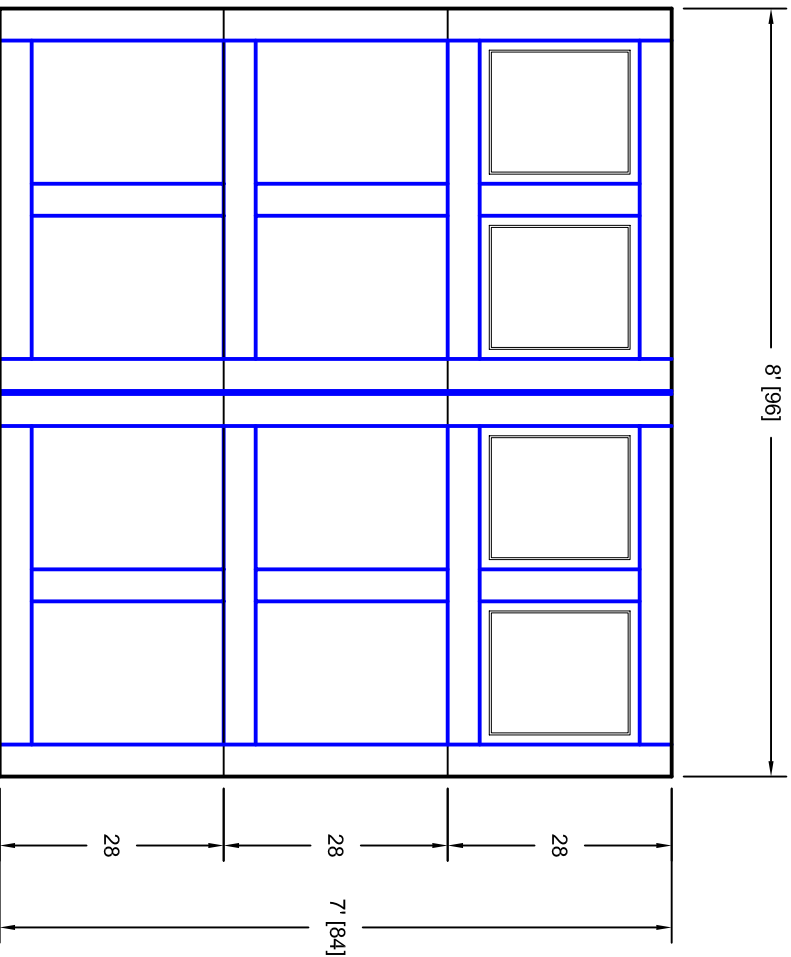

- Note:
1. Overlay board material: Steel.
 2. Arch material: Molded Polyurethane
 3. Overlay board width: 4 inches.
 4. Customer responsible to verify all field dimensions.

DRAWN BY	E Gebhard 01-05-05
CHECKED	
DATE	
APPD	
DATE	
APPD	
DATE	
APPD	
DATE	

TITLE	Andover w / Small Plain View Door		
	Lites A6 8' X 7'		
SIZE	A	7A087006	REV
SCALE		WT. ACT.	SHEET

Unless Otherwise Specified
Dimensions are in Inches

Tolerance on

Fractions	Decimals	Angles
+/- 1/16	XX +/- .03	+/- 0.5
	XXX +/- .01	
	XXXX +/- .005	