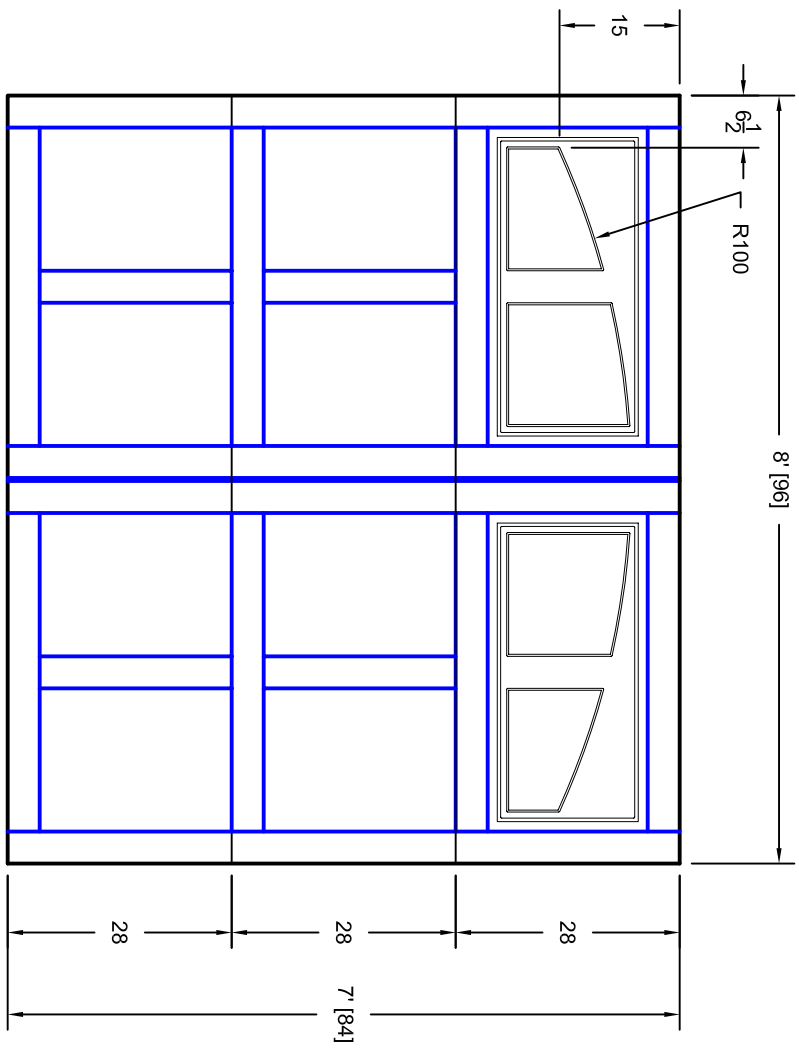

- Note:
1. Overlay board material: Steel.
 2. Arch material: Molded Polyurethane
 3. Overlay board width: 4 inches.
 4. Customer responsible to verify all field dimensions.

DRAWN BY	E Gebhard 01-05-05
CHECKED	
DATE	
APPD	
DATE	
APPD	
DATE	

TITLE	Andover w / Madison Arch Door		
	Lites A10 8' X 7'		
SIZE	A	REV	A
SCALE		WT. ACT.	SHEET
	7A087010		

Unless Otherwise Specified
Dimensions are in Inches

Tolerance on

Fractions	Decimals	Angles
+/- 1/16	XX +/- .03	+/- 0.5
	XXX +/- .01	
	XXXX +/- .005	