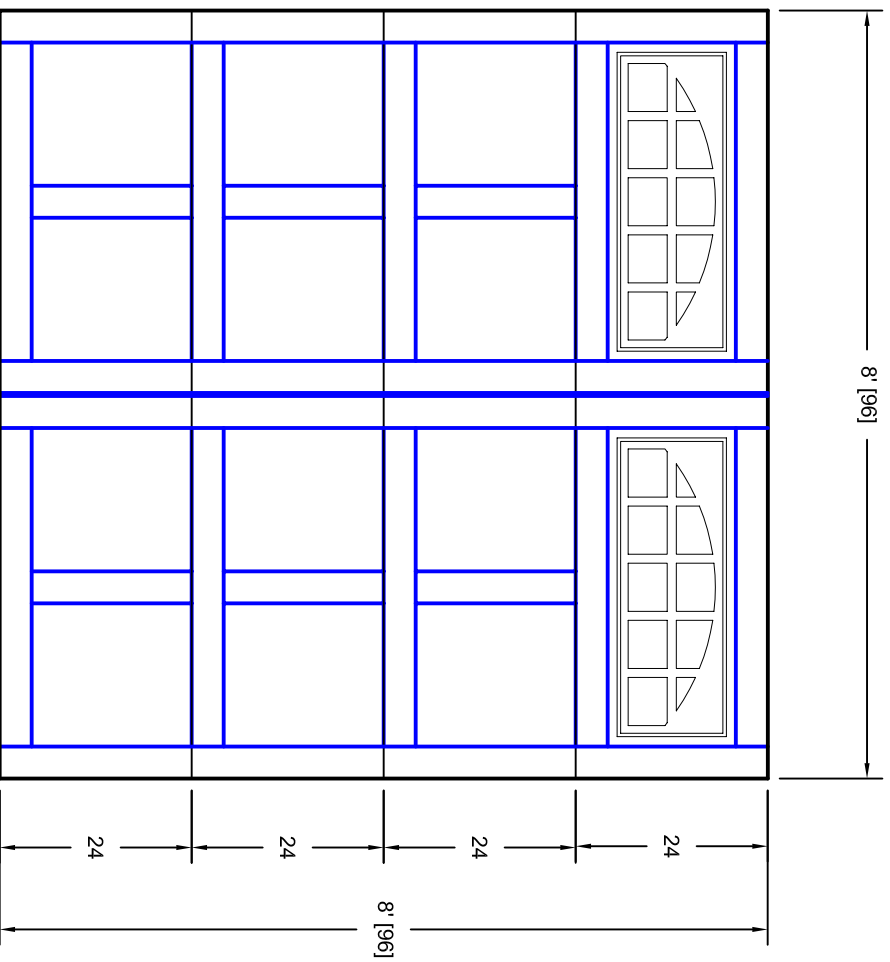

- Note:
1. Overlay board material: Steel.
 2. Arch material: Molded Polyurethane
 3. Overlay board width: 4 inches.
 4. Customer responsible to verify all field dimensions.

DRAWN BY	E Gebhard 01-05-05
CHECKED	
DATE	
APPD	
DATE	
APPD	
DATE	
APPD	
DATE	

TITLE	Andover w / Large Stockton Arch Door Lites A2 8' X 8'		
SIZE	A	REV	A
SCALE		WT. ACT.	SHEET
	7A088002		

Unless Otherwise Specified
Dimensions are in Inches

Fractions	Decimals	Angles
+/- 1/16	XX +/- .03	+/- 0.5
	XXX +/- .01	
	XXXX +/- .005	