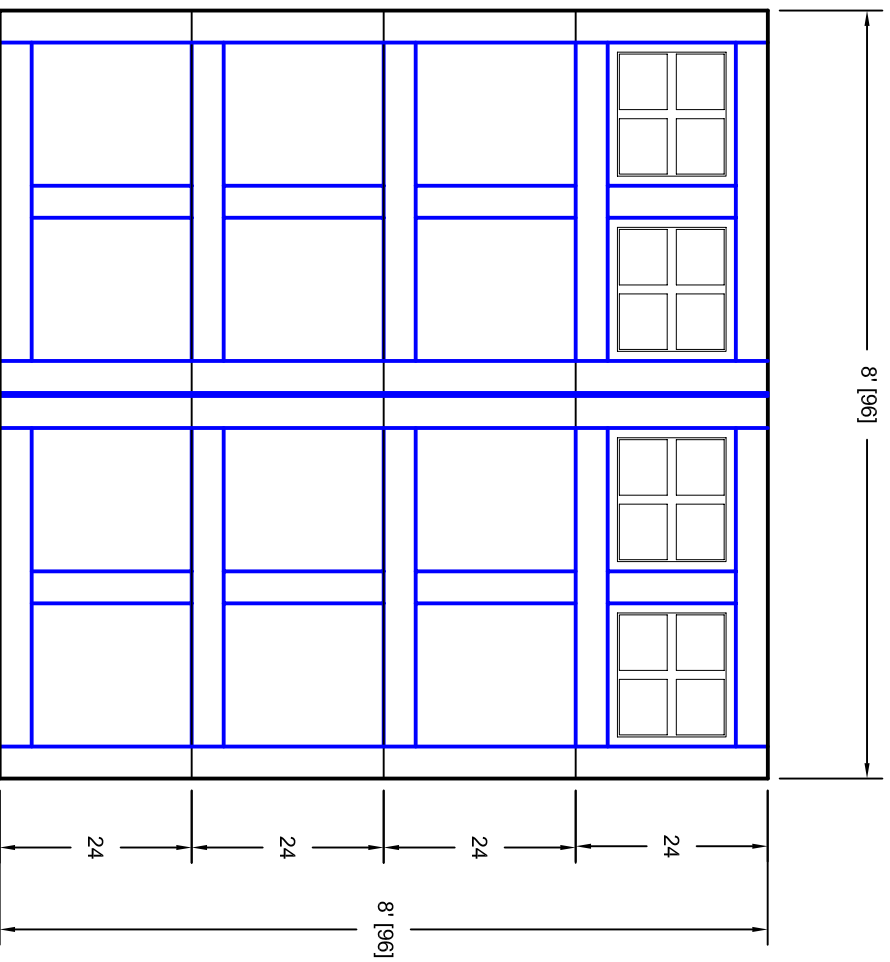

- Note:
1. Overlay board material: Steel.
 2. Arch material: Molded Polyurethane
 3. Overlay board width: 4 inches.
 4. Customer responsible to verify all field dimensions.

DRAWN BY	E Gebhard 01-05-05
DATE	
CHECKED	
DATE	
APPD	
DATE	
APPD	
DATE	
APPD	
DATE	

TITLE	Andover w / Small Stockton Door		
	Lites A5 8' X 8'		
SIZE	A	7A088005	REV
SCALE		WT. ACT.	SHEET

Unless Otherwise Specified
Dimensions are in Inches

Tolerance on

Fractions	Decimals	Angles
+/- 1/16	XX +/- .03	+/- 0.5
	XXX +/- .01	
	XXXX +/- .005	