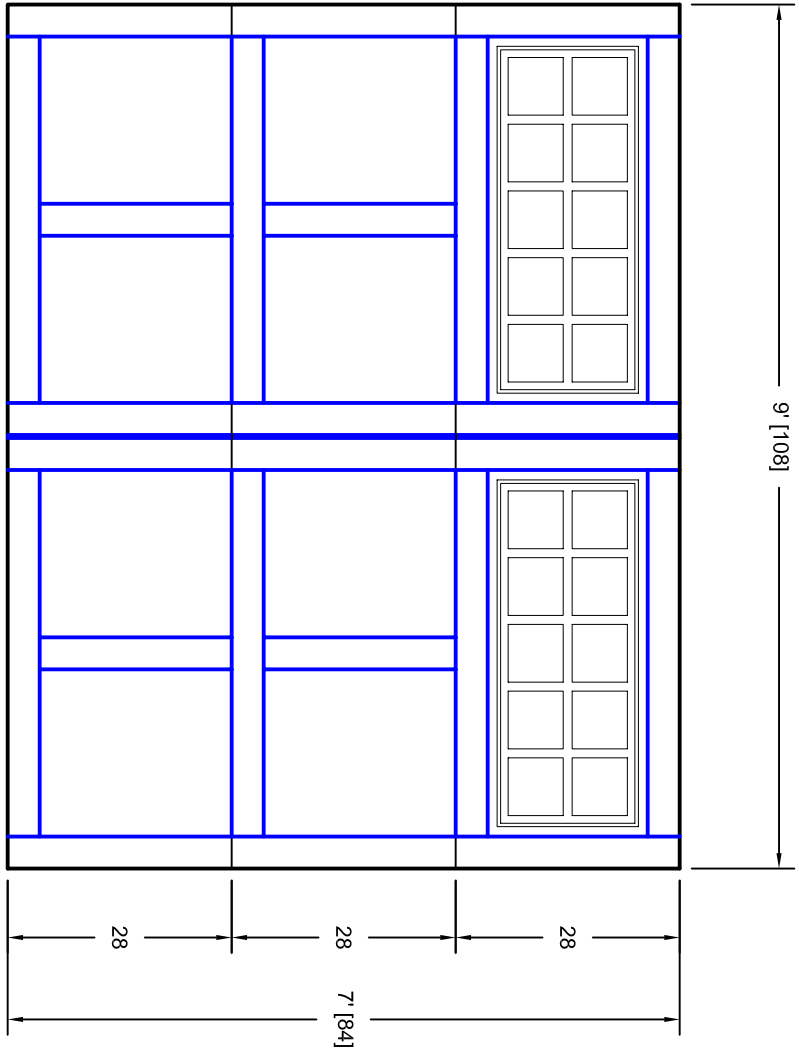

- Note:
1. Overlay board material: Steel.
 2. Arch material: Molded Polyurethane
 3. Overlay board width: 4 inches.
 4. Customer responsible to verify all field dimensions.

DRAWN BY	E Gebhard 01-05-05
DATE	
CHECKED	
DATE	
APPD	
DATE	
APPD	
DATE	
APPD	
DATE	

TITLE		Andover w / Large Stockton Door	
		Lites A3 9' X 7'	
SIZE	A	REV	A
SCALE		WT. ACT.	
		SHEET	

Unless Otherwise Specified
Dimensions are in Inches

Tolerance on

Fractions	Decimals	Angles
+/- 1/16	XX +/- .03	+/- 0.5
	XXX +/- .01	
	XXXX +/- .005	