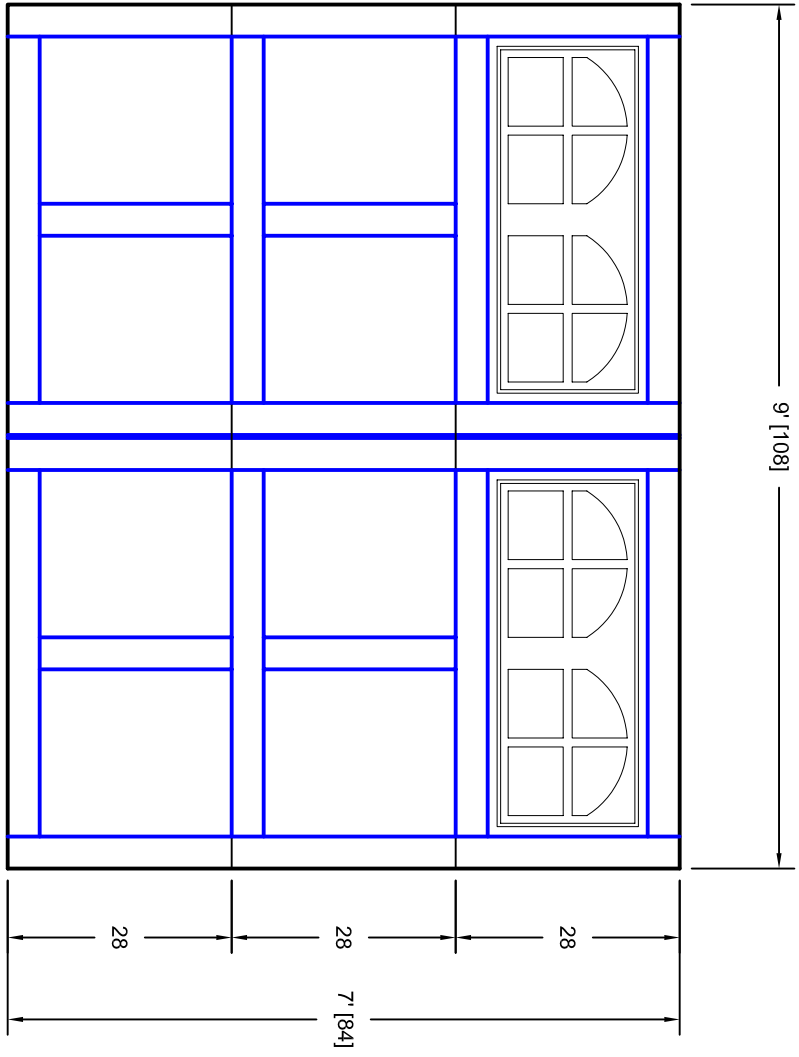

- Note:
1. Overlay board material: Steel.
 2. Arch material: Molded Polyurethane
 3. Overlay board width: 4 inches.
 4. Customer responsible to verify all field dimensions.

DRAWN BY	E Gebhard 01-05-05
CHECKED	
DATE	
APPD	
DATE	
APPD	
DATE	
APPD	
DATE	

TITLE	Andover w / Small Stockton Arch Door Lites A4 9' X 7'		
SIZE	A	REV	A
SCALE		WT. ACT.	SHEET
	7A097004		

Unless Otherwise Specified
Dimensions are in Inches

Tolerance on

Fractions	Decimals	Angles
+/- 1/16	XX +/- .03	+/- 0.5
	XXX +/- .01	
	XXXX +/- .005	