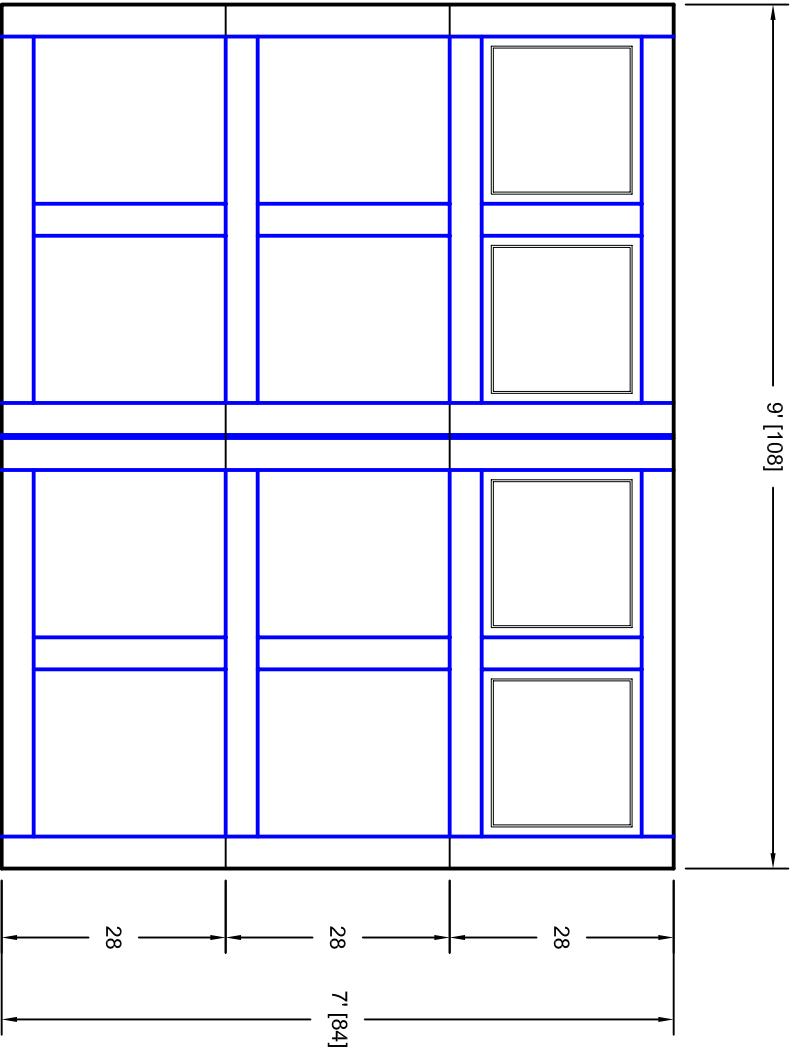

- Note:
1. Overlay board material: Steel.
  2. Arch material: Molded Polyurethane
  3. Overlay board width: 4 inches.
  4. Customer responsible to verify all field dimensions.

DRAWN BY	E Gebhard 01-05-05
CHECKED	
DATE	
APPD	
DATE	
APPD	
DATE	
APPD	
DATE	

TITLE	Andover w / Small Plain View Door		
	Lites A6 9' X 7'		
SIZE	A	7A097006	REV
SCALE		WT. ACT.	SHEET

Unless Otherwise Specified  
Dimensions are in Inches

Tolerance on

Fractions	Decimals	Angles
+/- 1/16	XX +/- .03	+/- 0.5
	XXX +/- .01	
	XXXX +/- .005	