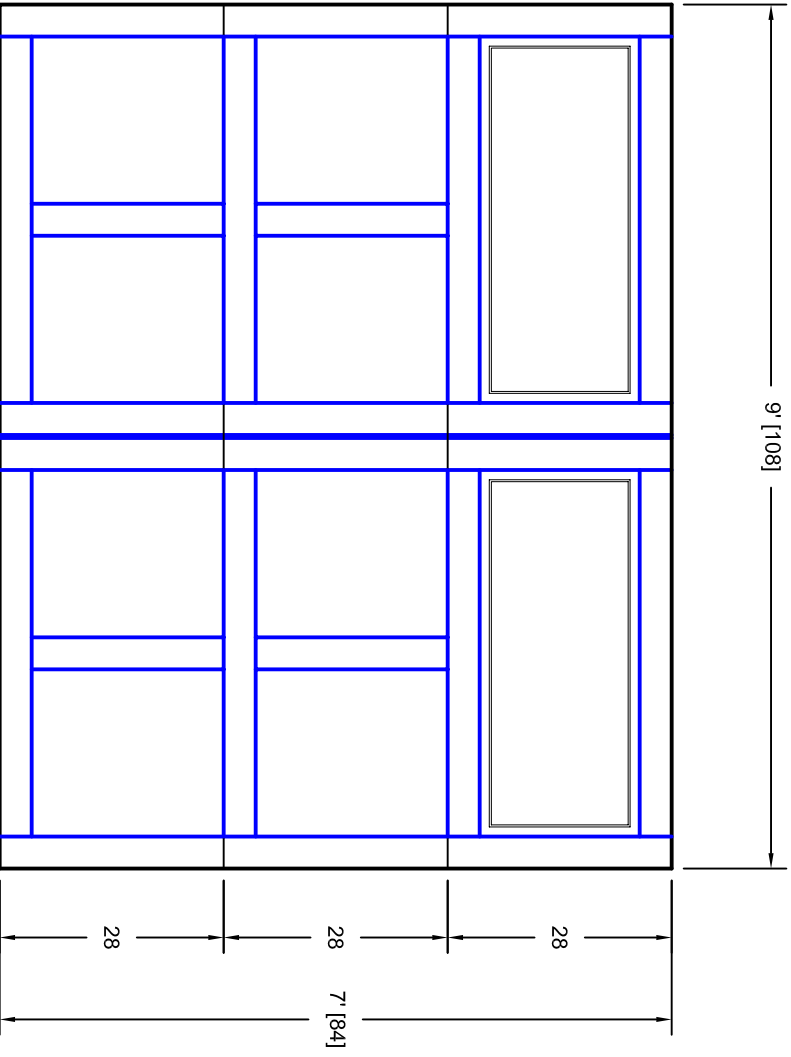

- Note:
1. Overlay board material: Steel.
 2. Arch material: Molded Polyurethane
 3. Overlay board width: 4 inches.
 4. Customer responsible to verify all field dimensions.

DRAWN BY	E Gebhard 01-05-05	TITLE	Andover w / Large Plain View Door	
CHECKED			Lites A7 9' X 7'	
DATE		SIZE	A	
APPD		SCALE	A	
DATE		WT. ACT.	7A097007	
APPD		SHEET	A	
DATE				

Unless Otherwise Specified Dimensions are in Inches	Tolerance on	Angles
Fractions	Decimals	
+/- 1/16	X.X +/- .03	+/- 0.5
	X.XX +/- .01	
	X.XXX +/- .005	

1ST UNITED DOOR TECHNOLOGIES	7255 S. KYRENE SUITE #104 TEMPE, AZ 85283 480-705-6632 480-705-8497 fax www.firstudt.com
---	---