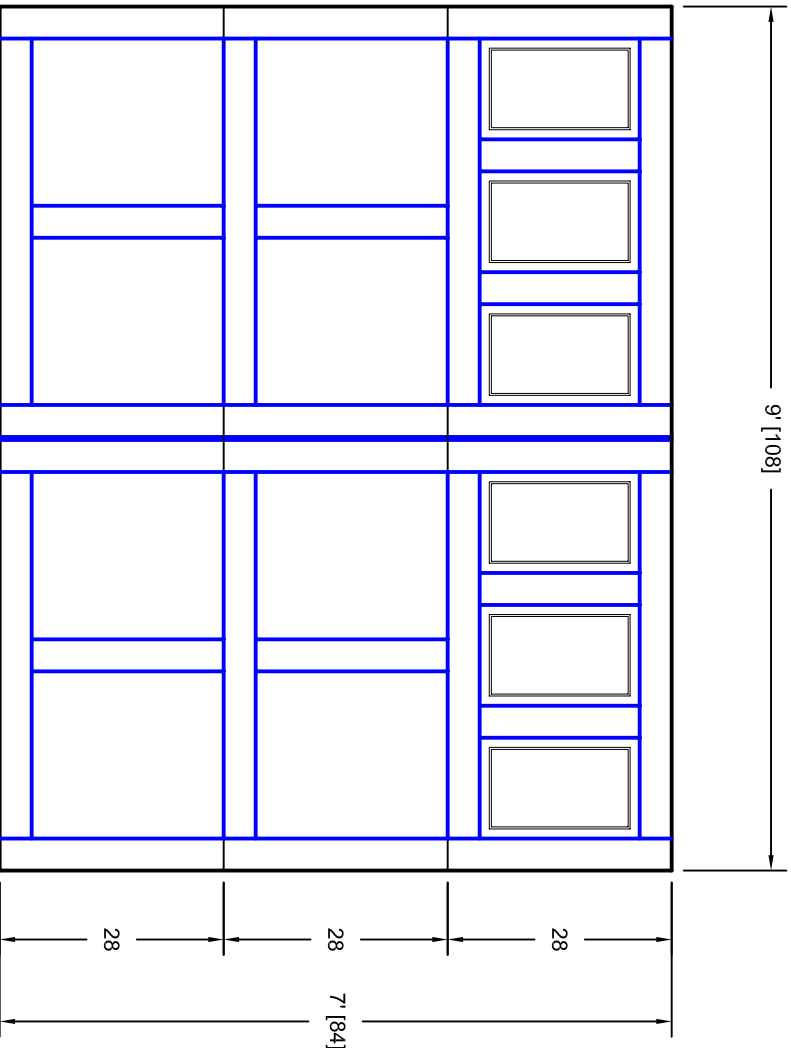

- Note:
1. Overlay board material: Steel.
 2. Arch material: Molded Polyurethane
 3. Overlay board width: 4 inches.
 4. Customer responsible to verify all field dimensions.

DRAWN BY	E Gebhard 01-05-05
CHECKED	
DATE	
APPD	
DATE	
APPD	
DATE	
APPD	
DATE	

TITLE		Andover w / Colonial Door Lites	
SIZE		A9 9' X 7'	
SCALE		A	
WT. ACT.		7A097009	
SHEET		A	

Unless Otherwise Specified
Dimensions are in Inches

Tolerance on

Fractions	Decimals	Angles
+/- 1/16	XX +/- .03	+/- 0.5
	XXX +/- .01	
	XXXX +/- .005	