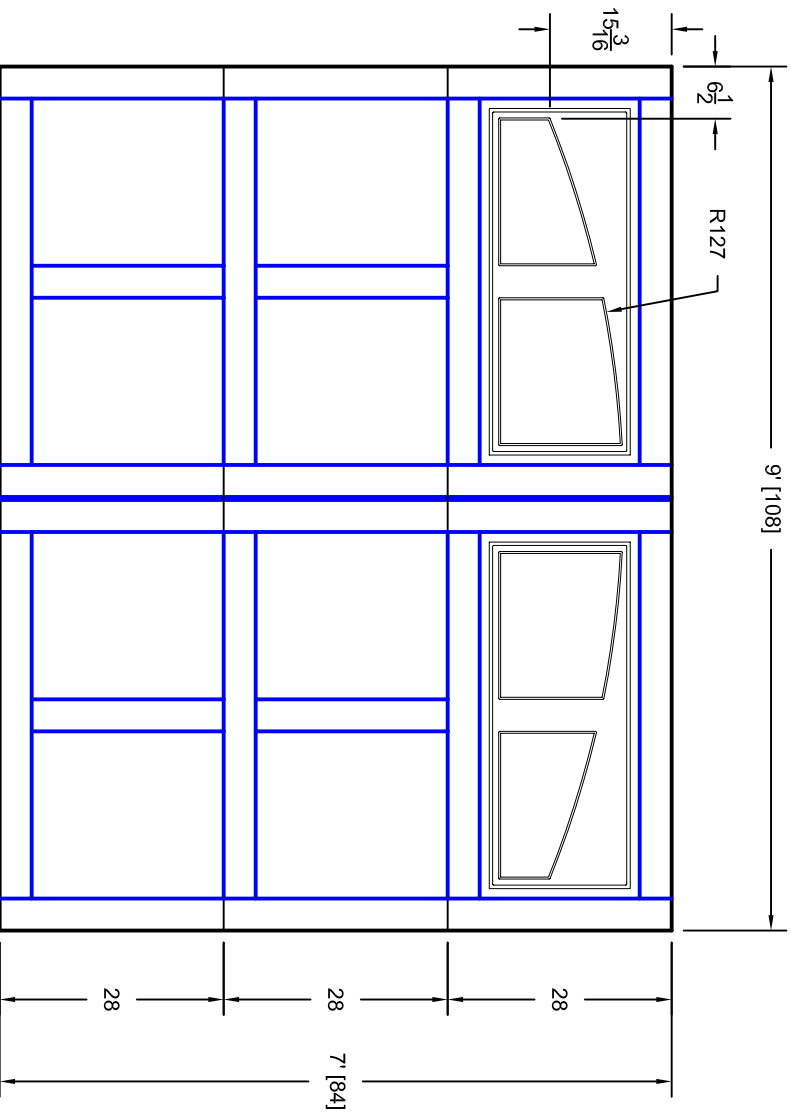

- Note:
1. Overlay board material: Steel.
  2. Arch material: Molded Polyurethane
  3. Overlay board width: 4 inches.
  4. Customer responsible to verify all field dimensions.

DRAWN BY	E Gebhard 01-05-05
DATE	
CHECKED	
DATE	
APPD	
DATE	
APPD	
DATE	
APPD	
DATE	

TITLE	Andover w / Madison Arch Door Lites		
	A10 9' X 7'		
SIZE	A	REV	A
SCALE		WT. ACT.	
		SHEET	
	7A097010		

Unless Otherwise Specified  
Dimensions are in Inches

Tolerance on

Fractions	Decimals	Angles
+/- 1/16	XX +/- .03	+/- 0.5
	XXX +/- .01	
	X.XXX +/- .005	