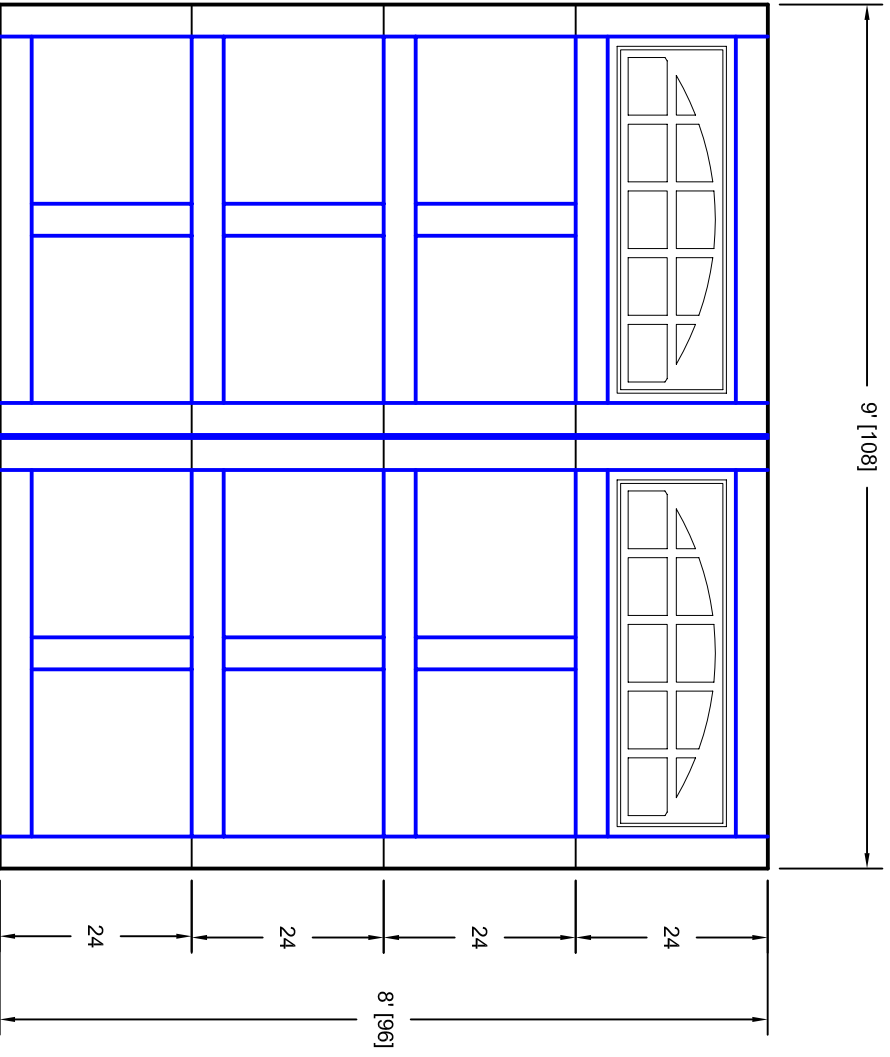

- Note:
1. Overlay board material: Steel.
 2. Arch material: Molded Polyurethane
 3. Overlay board width: 4 inches.
 4. Customer responsible to verify all field dimensions.

DRAWN BY	E Gebhard 01-05-05
CHECKED	
DATE	
APPD	
DATE	
APPD	
DATE	
APPD	
DATE	

TITLE		Andover w / Large Stockton Arch	
SIZE		Door Lites A2 9' X 8'	
SCALE		7A098002	
WT. ACT.		SHEET	
REV		A	

Unless Otherwise Specified
Dimensions are in Inches

Tolerance on

Fractions	Decimals	Angles
+/- 1/16	XX +/- .03	+/- 0.5
	XXX +/- .01	
	XXXX +/- .005	