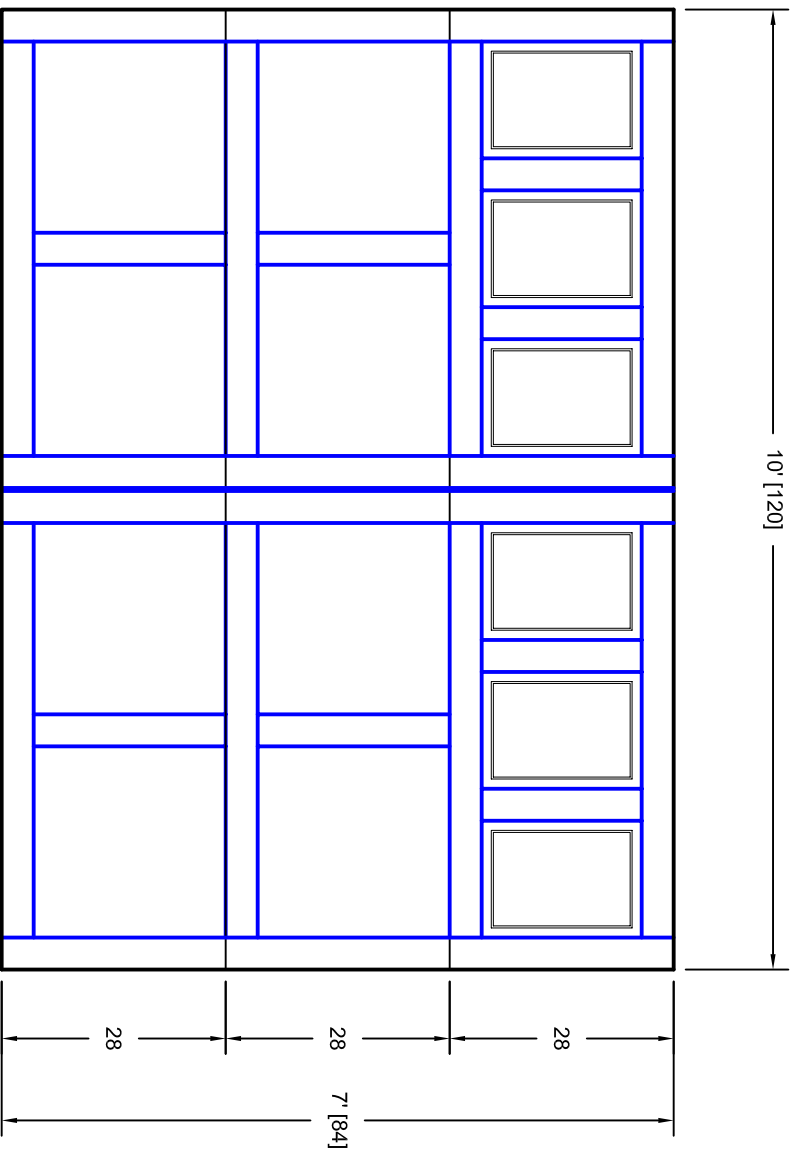

- Note:
1. Overlay board material: Steel.
  2. Arch material: Molded Polyurethane
  3. Overlay board width: 4 inches.
  4. Customer responsible to verify all field dimensions.

DRAWN BY	E Gebhard 01-05-05
CHECKED	
DATE	
APPD	
DATE	
APPD	
DATE	
APPD	
DATE	

TITLE	Andover w / Colonial Door Lites A9		
SIZE	10' X 7'		
SCALE	A	WT. ACT.	
REV	7A107009	SHEET	A

Unless Otherwise Specified  
Dimensions are in Inches

Tolerance on

Fractions	Decimals	Angles
+/- 1/16	XX +/- .03	+/- 0.5
	XXX +/- .01	
	XXXX +/- .005	