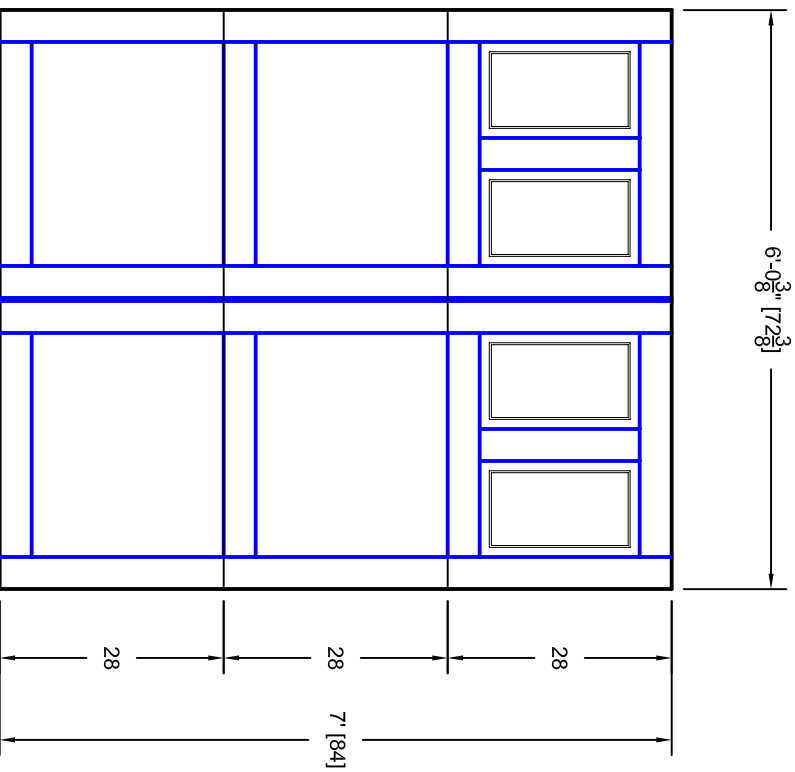

- Note:
1. Overlay board material: Steel.
 2. Arch material: Molded Polyurethane
 3. Overlay board width: 4 inches.
 4. Customer responsible to verify all field dimensions.

DRAWN BY	E Gebhard 01-05-05
CHECKED	
DATE	
APPD	
DATE	
APPD	
DATE	
APPD	
DATE	

TITLE	Pinehurst w / Small Plain View Door		
	Lites P6 6' X 7'		
SIZE	A	REV	A
SCALE		WT. ACT.	
		SHEET	

Unless Otherwise Specified
Dimensions are in Inches

Tolerance on

Fractions	Decimals	Angles
+/- 1/16	XX +/- .03	+/- 0.5
	XXX +/- .01	
	XXXX +/- .005	