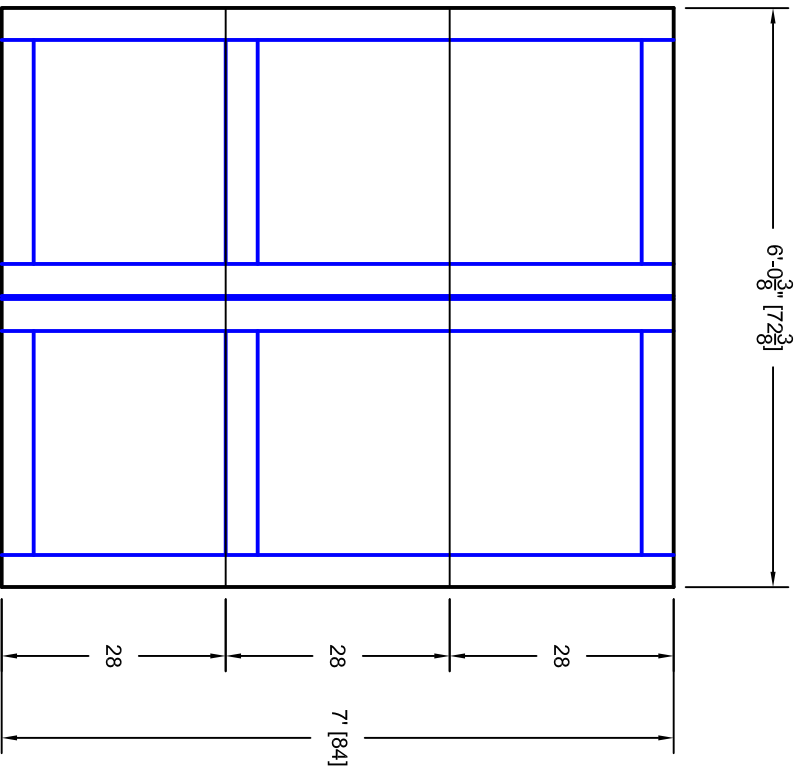

- Note:
1. Overlay board material: Steel.
 2. Arch material: Molded Polyurethane
 3. Overlay board width: 4 inches.
 4. Customer responsible to verify all field dimensions.

DRAWN BY	E Gebhard 01-05-05
CHECKED	
DATE	
APPD	
DATE	
APPD	
DATE	
APPD	
DATE	

TITLE		Pinehurst w / Large Solid Top	
P14 6' X 7'			
SIZE	A	REV	A
SCALE		WT. ACT.	
		SHEET	

Unless Otherwise Specified
Dimensions are in Inches

Tolerance on

Fractions	Decimals	Angles
+/- 1/16	XX +/- .03	+/- 0.5
	XXX +/- .01	
	XXXX +/- .005	