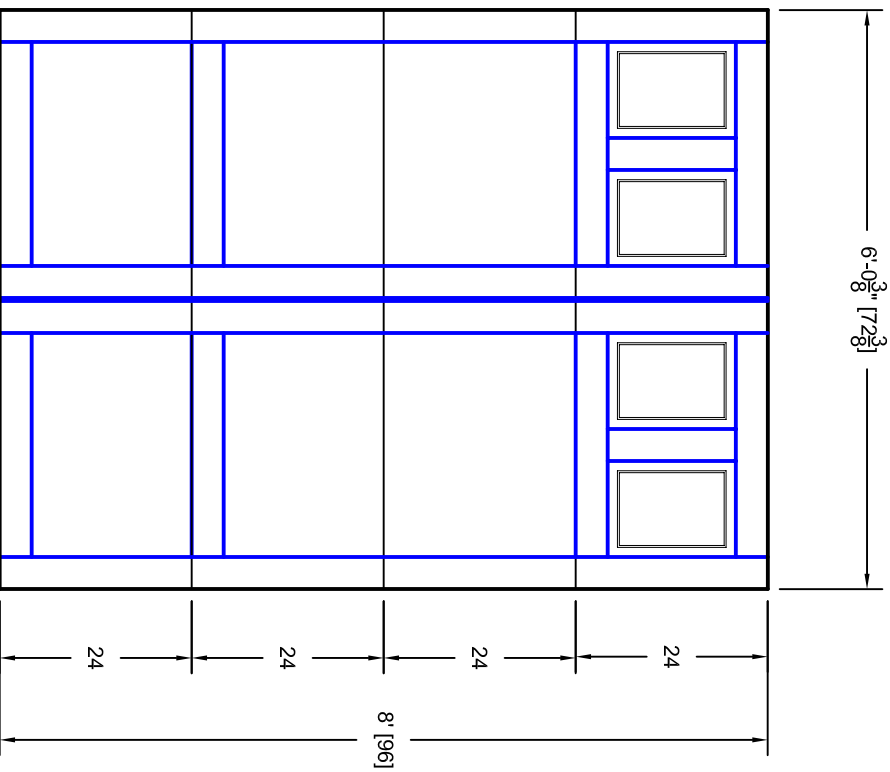

- Note:
1. Overlay board material: Steel.
 2. Arch material: Molded Polyurethane
 3. Overlay board width: 4 inches.
 4. Customer responsible to verify all field dimensions.

DRAWN BY	E Gebhard 01-05-05
DATE	
CHECKED	
DATE	
APPD	
DATE	
APPD	
DATE	
APPD	
DATE	

TITLE	Pinehurst w / Small Plain View Door		
	Lites P6 6' X 8'		
SIZE	A	REV	A
SCALE		WT. ACT.	
	7P068006	SHEET	

Unless Otherwise Specified
Dimensions are in Inches

Tolerance on

Fractions	Decimals	Angles
+/- 1/16	XX +/- .03	+/- 0.5
	XXX +/- .01	
	XXXX +/- .005	