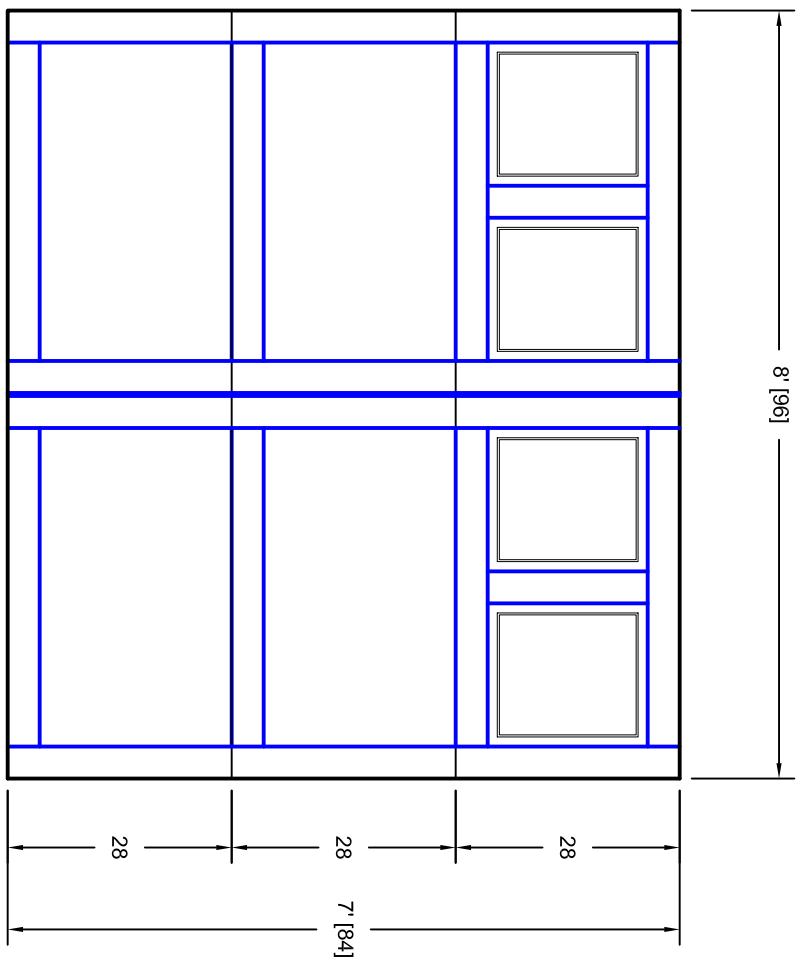

- Note:
1. Overlay board material: Steel.
 2. Arch material: Molded Polyurethane
 3. Overlay board width: 4 inches.
 4. Customer responsible to verify all field dimensions.

DRAWN BY	E Gebhard 01-05-05
CHECKED	
DATE	
APPD	
DATE	
APPD	
DATE	
APPD	
DATE	

TITLE		Pinehurst w / Small Plain View Door	
SIZE		Lites P6 8' X 7'	
SCALE	A	WT. ACT.	
REV	A	SHEET	

Unless Otherwise Specified
Dimensions are in Inches

Tolerance on

Fractions	Decimals	Angles
+/- 1/16	XX +/- .03	+/- 0.5
	XXX +/- .01	
	XXXX +/- .005	