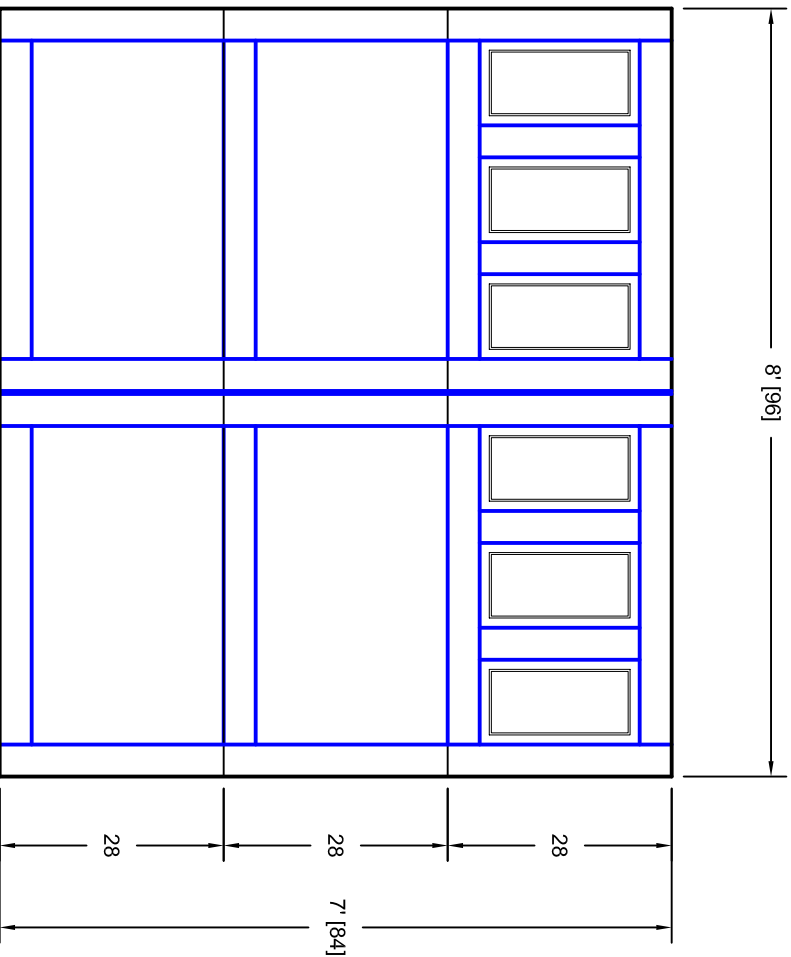

- Note:
1. Overlay board material: Steel.
 2. Arch material: Molded Polyurethane
 3. Overlay board width: 4 inches.
 4. Customer responsible to verify all field dimensions.

DRAWN BY	E Gebhard 01-05-05
CHECKED	
DATE	
APPD	
DATE	
APPD	
DATE	
APPD	
DATE	

TITLE	Pinehurst w / Colonial Door Lites		
SIZE	P9 8' X 7'		
SCALE	A	7P087009	REV A
WT. ACT.			SHEET

Unless Otherwise Specified
Dimensions are in Inches

Tolerance on

Fractions	Decimals	Angles
+/- 1/16	XX +/- .03	+/- 0.5
	XXX +/- .01	
	XXXX +/- .005	