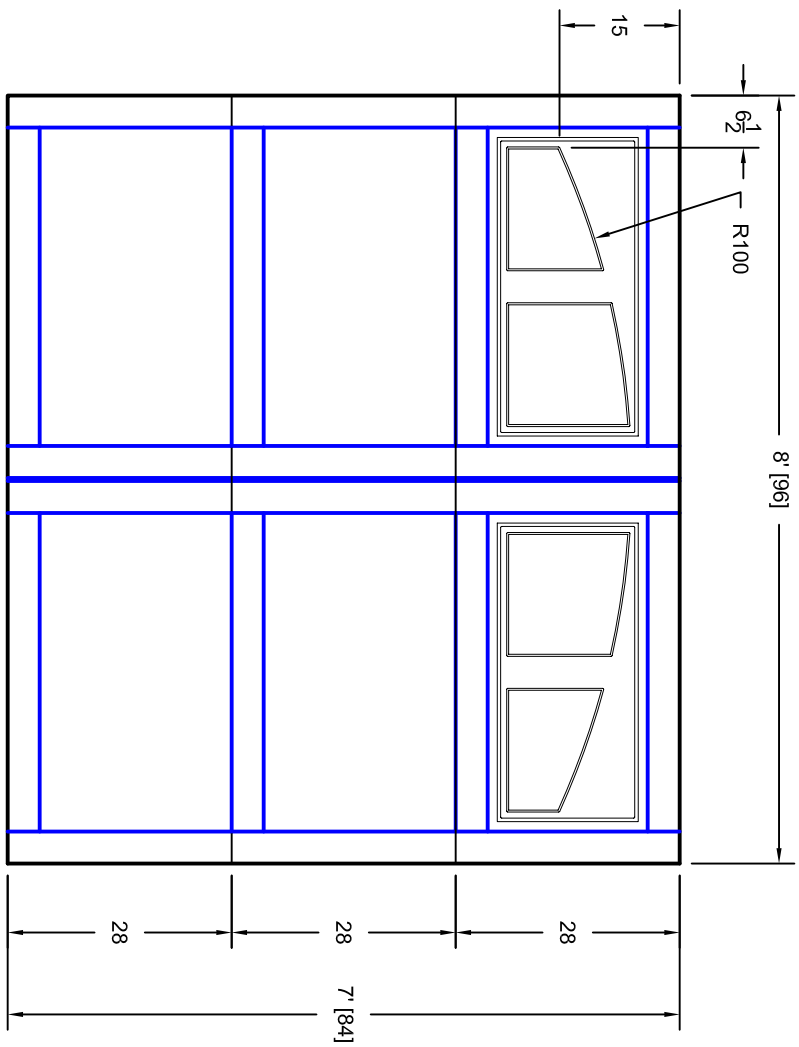

- Note:
1. Overlay board material: Steel.
  2. Arch material: Molded Polyurethane
  3. Overlay board width: 4 inches.
  4. Customer responsible to verify all field dimensions.

CUSTOMER APPROVAL REQUIRED FOR MANUFACTURING

X \_\_\_\_\_

DRAWN BY	E Gebhard 01-05-05	TITLE	Pinehurst w / Madison Arch Door	
CHECKED		SIZE	A	
DATE		SCALE	WT. ACT. SHEET	
APPD		REV	A	
DATE		WT. ACT.	7P087010	
APPD		SHEET	7	
DATE		UNLESS OTHERWISE SPECIFIED DIMENSIONS ARE IN INCHES	TOLERANCE ON	
		Fractions Decimals	Angles	
		+/- 1/16 XX +/- .03	+/- 0.5	
		XX +/- .01		
		XXXX +/- .005		
		<b>7255 S. KYRENE SUITE #104</b> <b>TEMPE, AZ 85283</b> <b>480-705-6632</b> <b>480-705-8497 fax</b> <b>www.firstudt.com</b>		