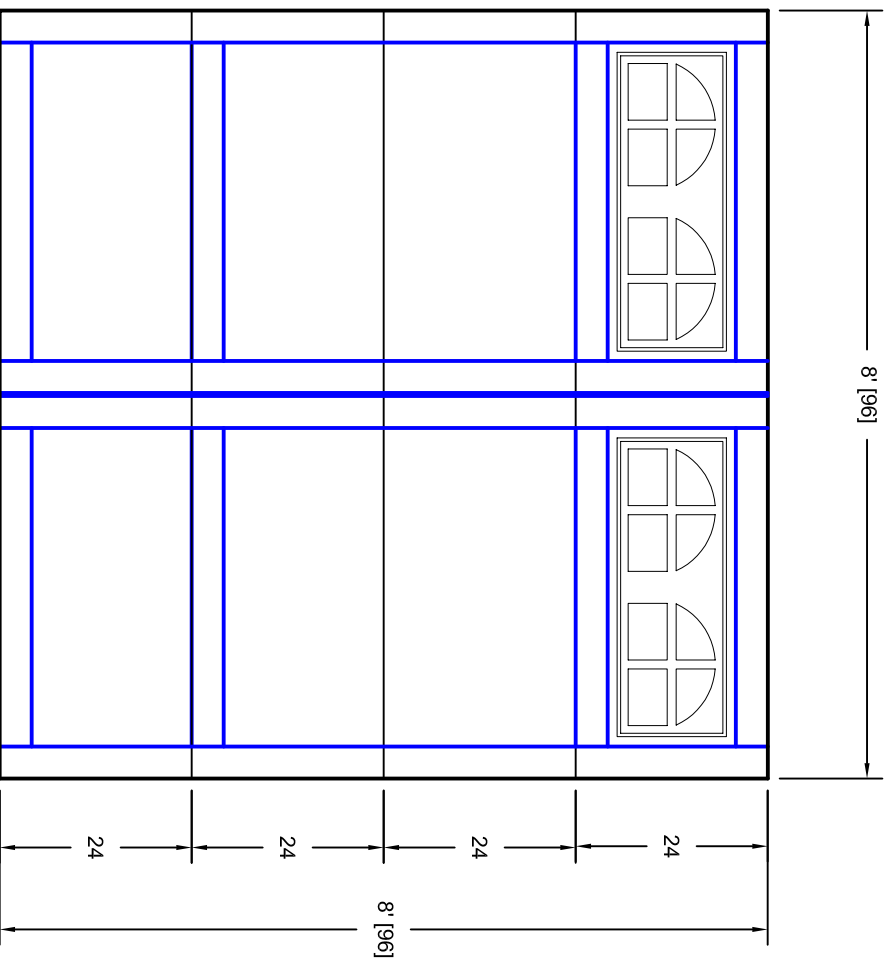

- Note:
1. Overlay board material: Steel.
 2. Arch material: Molded Polyurethane
 3. Overlay board width: 4 inches.
 4. Customer responsible to verify all field dimensions.

DRAWN BY	E Gebhard 01-05-05
CHECKED	
DATE	
APPD	
DATE	
APPD	
DATE	
APPD	
DATE	

TITLE	Pinehurst w / Small Stockton Arch		
SIZE	Door Lites P4 8' X 8'		
SCALE	A	WT. ACT.	SHEET
REV	7P088004		A

Unless Otherwise Specified
Dimensions are in Inches

Tolerance on

Fractions	Decimals	Angles
+/- 1/16	XX +/- .03	+/- 0.5
	XXX +/- .01	
	XXXX +/- .005	