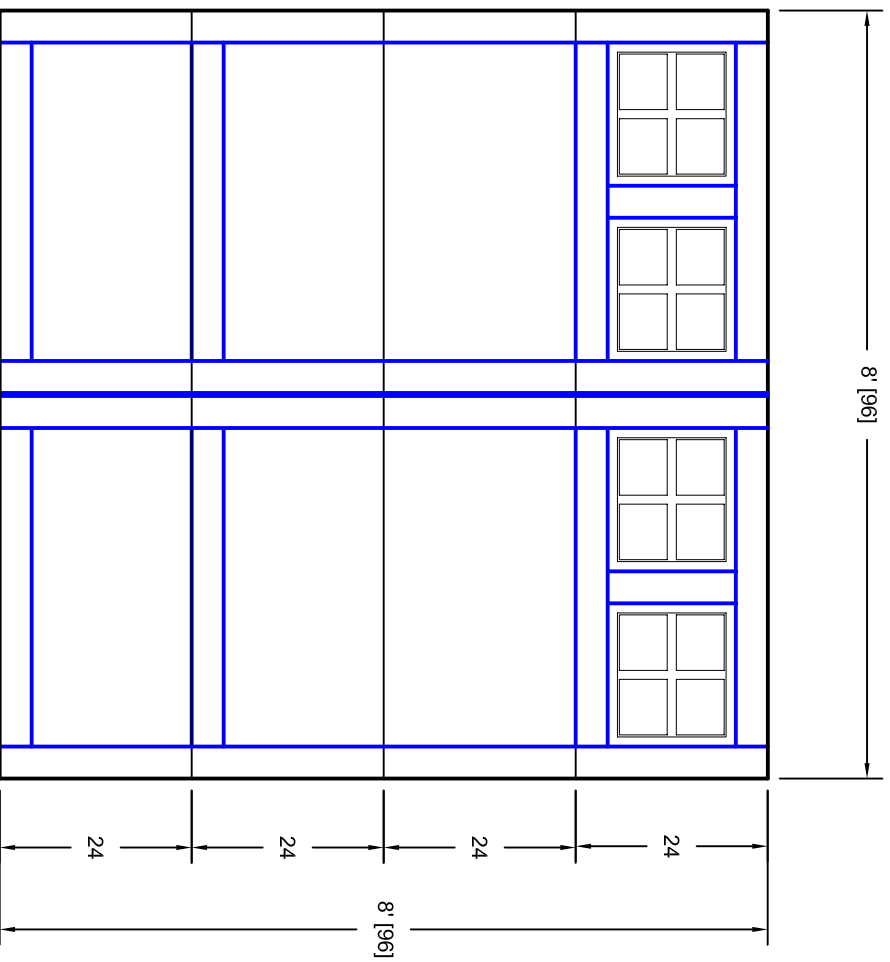

- Note:
1. Overlay board material: Steel.
  2. Arch material: Molded Polyurethane
  3. Overlay board width: 4 inches.
  4. Customer responsible to verify all field dimensions.

DRAWN BY	E Gebhard 01-05-05
DATE	
CHECKED	
DATE	
APPD	
DATE	
APPD	
DATE	
APPD	
DATE	

TITLE	Pinehurst w / Small Stockton Door		
	Lites P5 8' X 8'		
SIZE	A	7P088005	REV
SCALE		WT. ACT.	SHEET

Unless Otherwise Specified  
Dimensions are in Inches

Tolerance on

Fractions	Decimals	Angles
+/- 1/16	XX +/- .03	+/- 0.5
	XXX +/- .01	
	XXXX +/- .005	