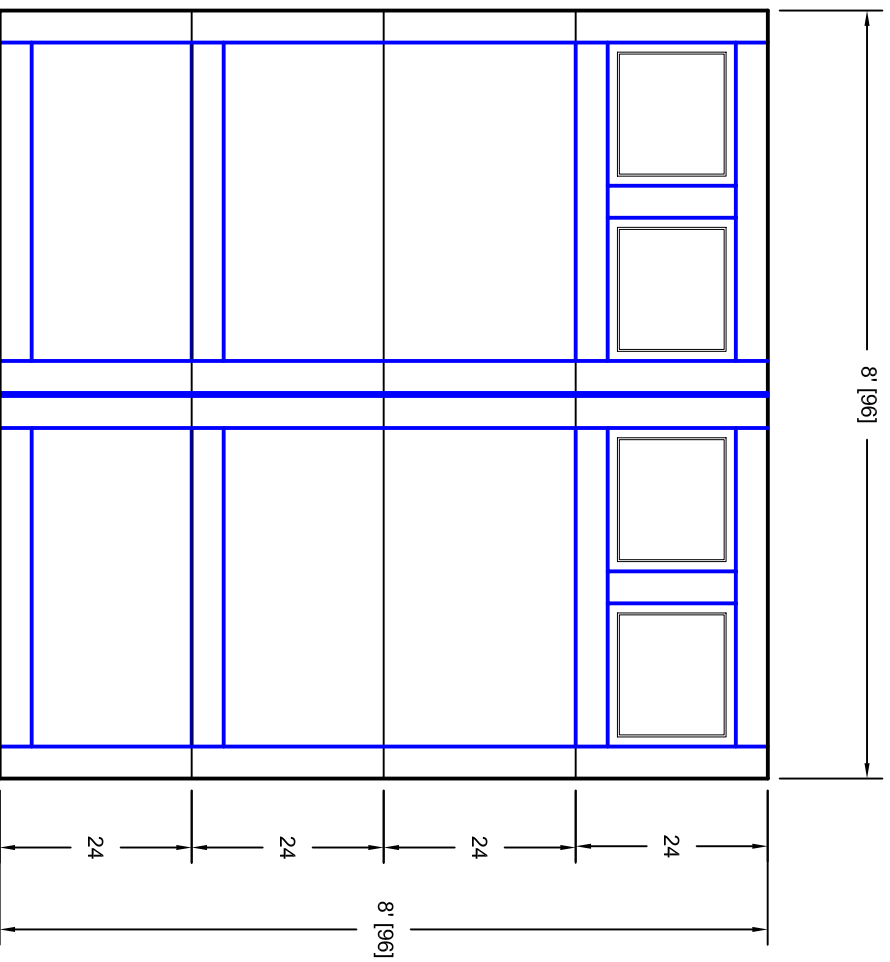

- Note:
1. Overlay board material: Steel.
 2. Arch material: Molded Polyurethane
 3. Overlay board width: 4 inches.
 4. Customer responsible to verify all field dimensions.

DRAWN BY	E Gebhard 01-05-05
DATE	
CHECKED	
DATE	
APPD	
DATE	
APPD	
DATE	
APPD	
DATE	

TITLE	Pinehurst w / Small Plain View Door		
	Lites P6 8' X 8'		
SIZE	A	7P088006	REV
SCALE		WT. ACT.	SHEET

Unless Otherwise Specified
Dimensions are in Inches

Tolerance on

Fractions	Decimals	Angles
+/- 1/16	XX +/- .03	+/- 0.5
	XXX +/- .01	
	XXXX +/- .005	