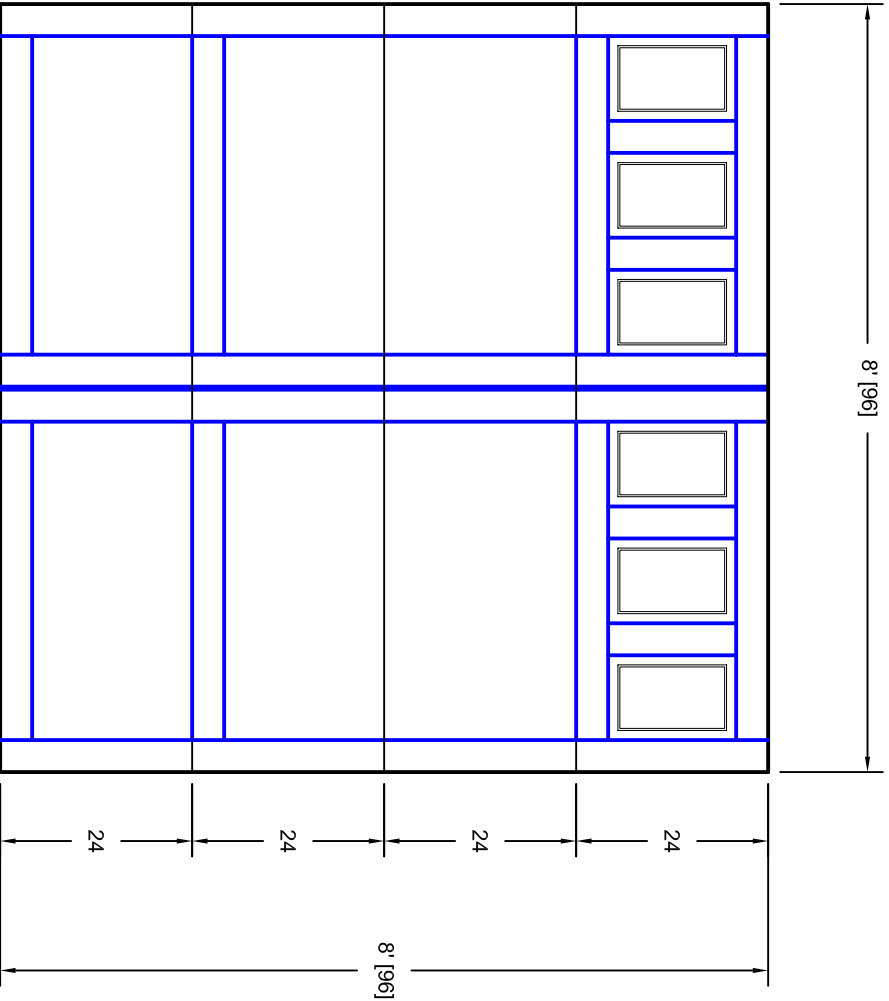

- Note:
1. Overlay board material: Steel.
 2. Arch material: Molded Polyurethane
 3. Overlay board width: 4 inches.
 4. Customer responsible to verify all field dimensions.

DRAWN BY	E Gebhard 06-07-06
CHECKED	
DATE	
APPD	
DATE	
APPD	
DATE	
APPD	
DATE	

TITLE	Pinehurst w / Colonial Door Lites		
SIZE	P9 8' X 8'		
SCALE	A	WT. ACT.	
REV	7P088009	SHEET	
			A

Unless Otherwise Specified
Dimensions are in Inches

Tolerance on

Fractions	Decimals	Angles
+/- 1/16	XX +/- .03	+/- 0.5
	XXX +/- .01	
	XXXX +/- .005	