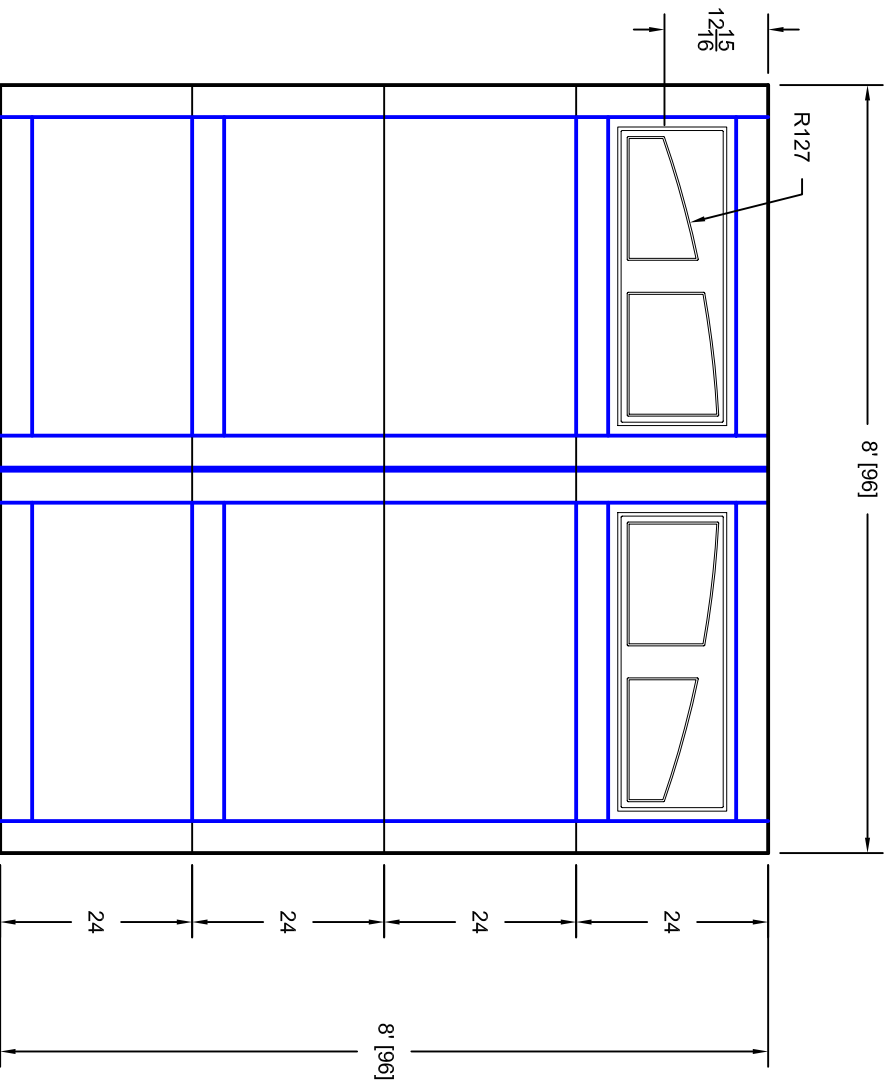

- Note:
1. Overlay board material: Steel.
 2. Arch material: Molded Polyurethane
 3. Overlay board width: 4 inches.
 4. Customer responsible to verify all field dimensions.

DRAWN BY	E Gebhard 04-04-06
DATE	
CHECKED	
DATE	
APPD	
DATE	
APPD	
DATE	
APPD	
DATE	

TITLE	Pinehurst w / Madison Arch Door		
	Lites P10 8' X 8'		
SIZE	A	REV	A
SCALE		WT. ACT.	SHEET
	7P088010		

Unless Otherwise Specified
Dimensions are in Inches

Tolerance on

Fractions	Decimals	Angles
+/- 1/16	XX +/- .03	+/- 0.5
	XXX +/- .01	
	XXXX +/- .005	