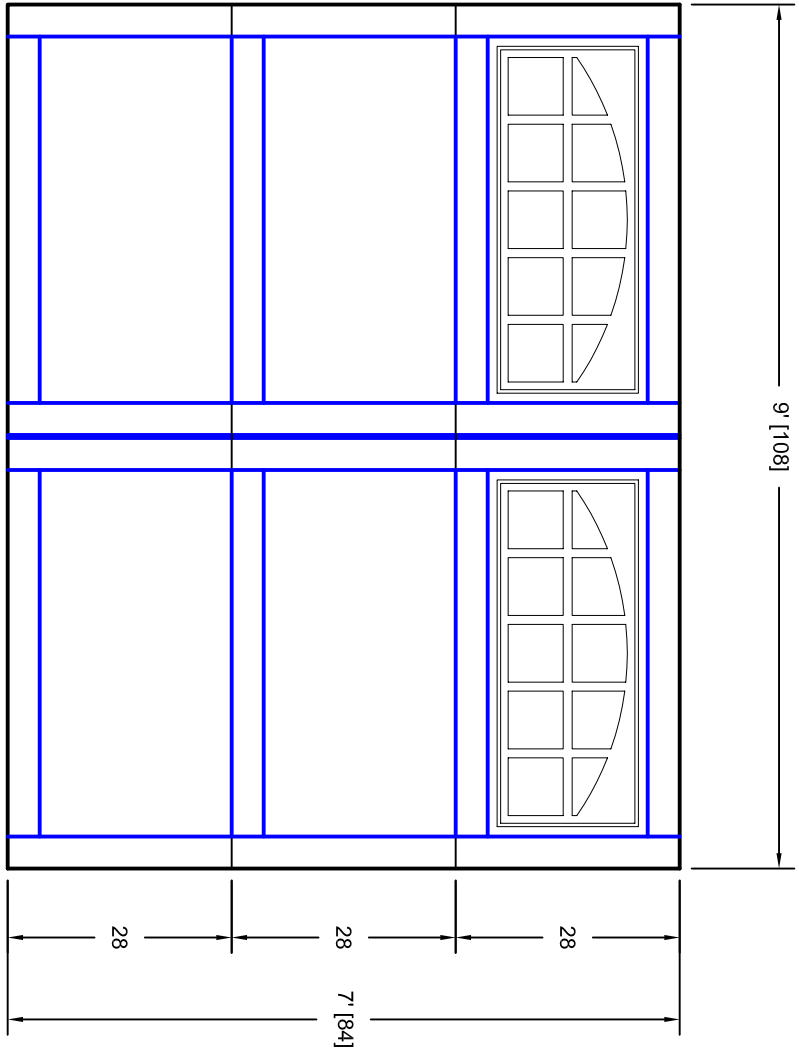

- Note:
1. Overlay board material: Steel.
 2. Arch material: Molded Polyurethane
 3. Overlay board width: 4 inches.
 4. Customer responsible to verify all field dimensions.

DRAWN BY	E Gebhard 01-05-05
CHECKED	
DATE	
APPD	
DATE	
APPD	
DATE	
APPD	
DATE	

TITLE	Pinehurst w / Large Stockton Arch		
	Door Lites P2 9' X 7'		
SIZE	A	REV	A
SCALE		WT. ACT.	SHEET
	7P097002		

Unless Otherwise Specified
Dimensions are in Inches

Tolerance on

Fractions	Decimals	Angles
+/- 1/16	XX +/- .03	+/- 0.5
	XXX +/- .01	
	XXXX +/- .005	