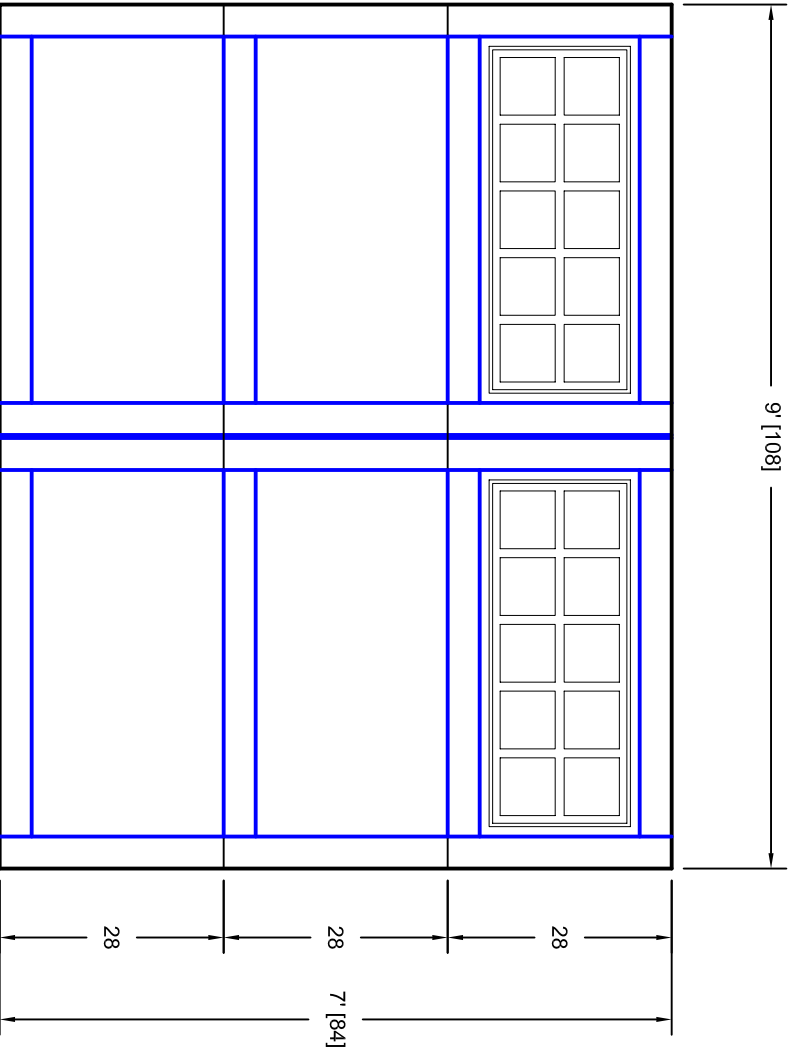

- Note:
1. Overlay board material: Steel.
  2. Arch material: Molded Polyurethane
  3. Overlay board width: 4 inches.
  4. Customer responsible to verify all field dimensions.

DRAWN BY	E Gebhard 01-05-05
DATE	
CHECKED	
DATE	
APPD	
DATE	
APPD	
DATE	
APPD	
DATE	

TITLE	Pinehurst w / Large Stockton Door		
	Lites P3 9' X 7'		
SIZE	A	REV	A
SCALE		WT. ACT.	
	7P097003	SHEET	

Unless Otherwise Specified  
Dimensions are in Inches

Tolerance on

Fractions	Decimals	Angles
+/- 1/16	XX +/- .03	+/- 0.5
	XXX +/- .01	
	XXXX +/- .005	