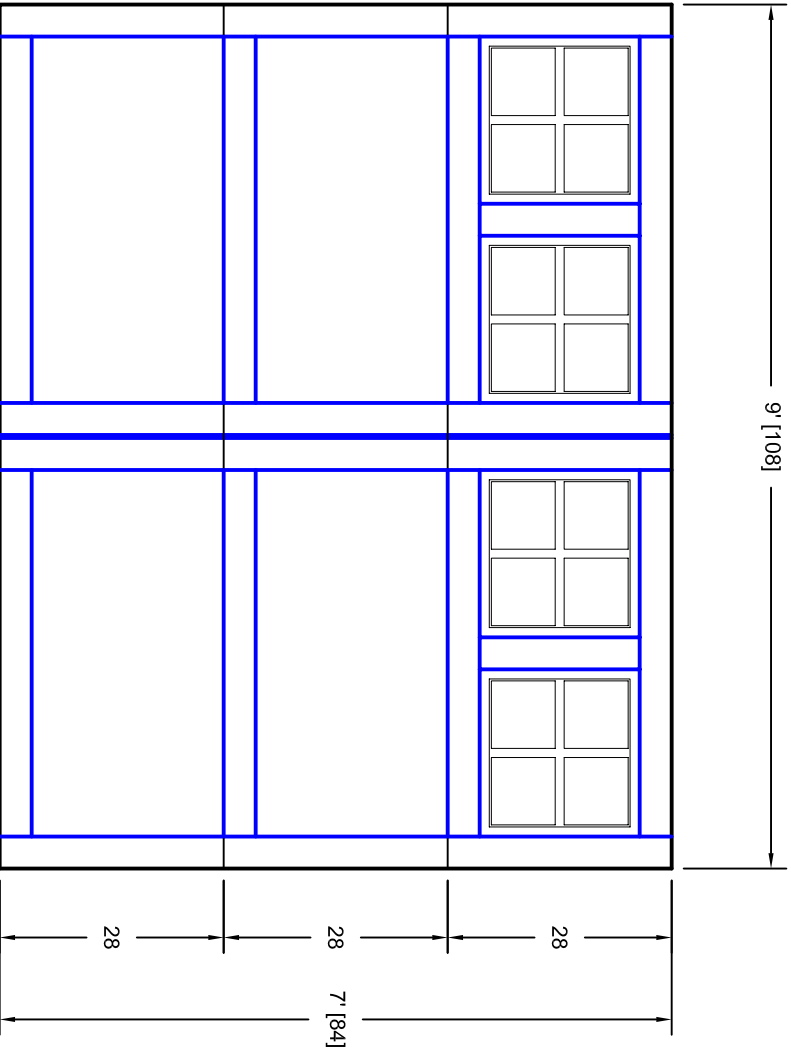

- Note:
1. Overlay board material: Steel.
 2. Arch material: Molded Polyurethane
 3. Overlay board width: 4 inches.
 4. Customer responsible to verify all field dimensions.

DRAWN BY	E Gebhard 01-05-05
CHECKED	
DATE	
APPD	
DATE	
APPD	
DATE	
APPD	
DATE	

TITLE	Pinehurst w / Small Stockton Door		
	Lites P5 9' X 7'		
SIZE	A	REV	A
SCALE		WT. ACT.	
	7P097005	SHEET	

Unless Otherwise Specified
Dimensions are in Inches

Tolerance on

Fractions	Decimals	Angles
+/- 1/16	XX +/- .03	+/- 0.5
	XXX +/- .01	
	XXXX +/- .005	