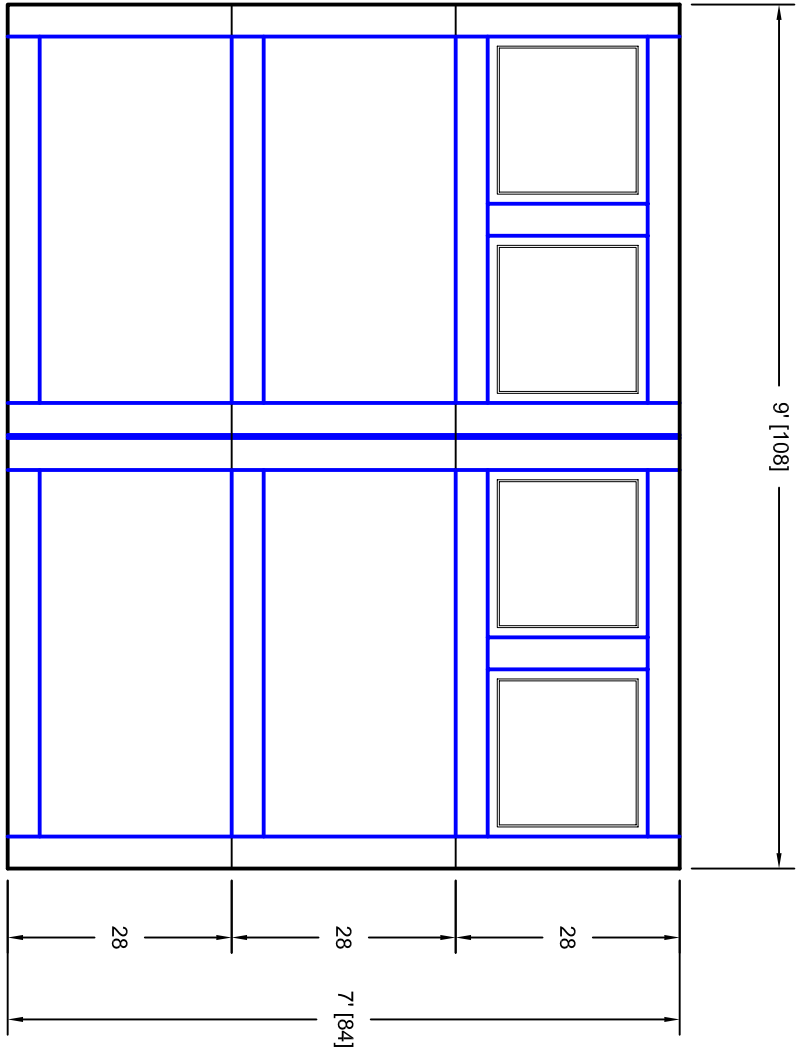

- Note:
1. Overlay board material: Steel.
 2. Arch material: Molded Polyurethane
 3. Overlay board width: 4 inches.
 4. Customer responsible to verify all field dimensions.

DRAWN BY	E Gebhard 01-05-05
CHECKED	
DATE	
APPD	
DATE	
APPD	
DATE	
APPD	
DATE	

TITLE	Pinehurst w / Small Plain View Door		
	Lites P6 9' X 7'		
SIZE	A	REV	A
SCALE		WT. ACT.	
		SHEET	

Unless Otherwise Specified
Dimensions are in Inches

Tolerance on

Fractions	Decimals	Angles
+/- 1/16	XX +/- .03	+/- 0.5
	XXX +/- .01	
	XXXX +/- .005	