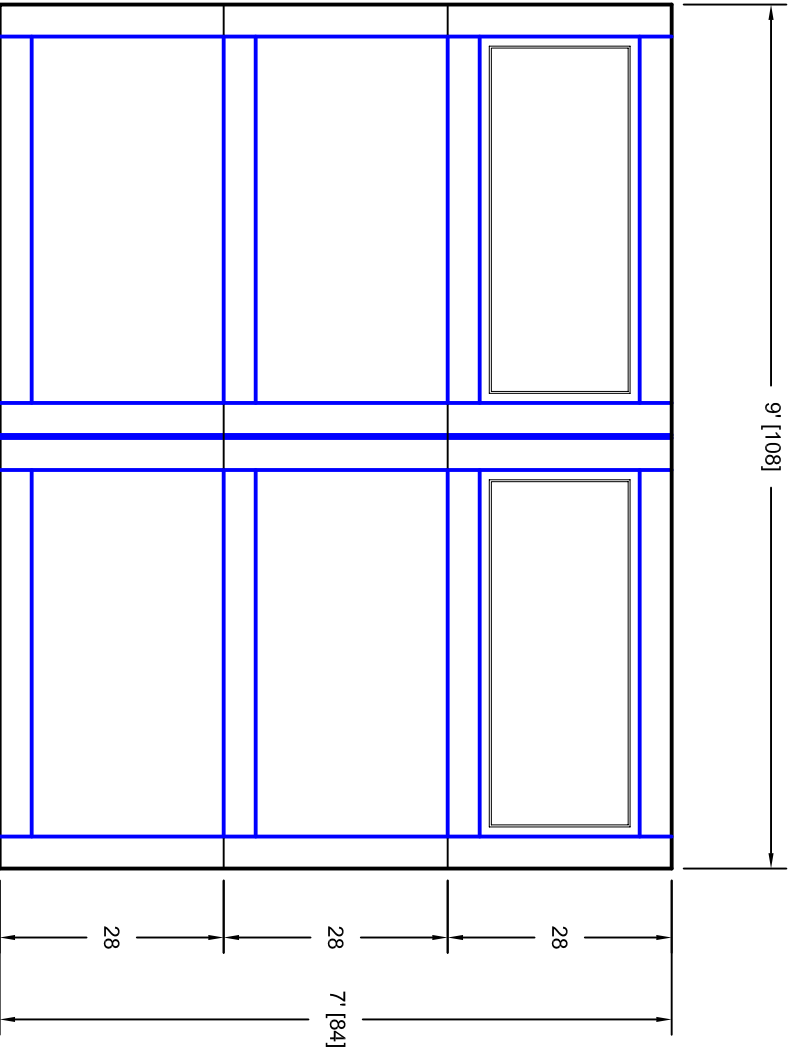

- Note:
1. Overlay board material: Steel.
  2. Arch material: Molded Polyurethane
  3. Overlay board width: 4 inches.
  4. Customer responsible to verify all field dimensions.

DRAWN BY	E Gebhard 01-05-05
CHECKED	
DATE	
APPD	
DATE	
APPD	
DATE	
APPD	
DATE	

TITLE	Pinehurst w / Large Plain View Door		
	Lites P7 9' X 7'		
SIZE	A	REV	A
SCALE		WT. ACT.	
	7P097007	SHEET	

Unless Otherwise Specified  
Dimensions are in Inches

Tolerance on

Fractions	Decimals	Angles
+/- 1/16	XX +/- .03	+/- 0.5
	XXX +/- .01	
	XXXX +/- .005	