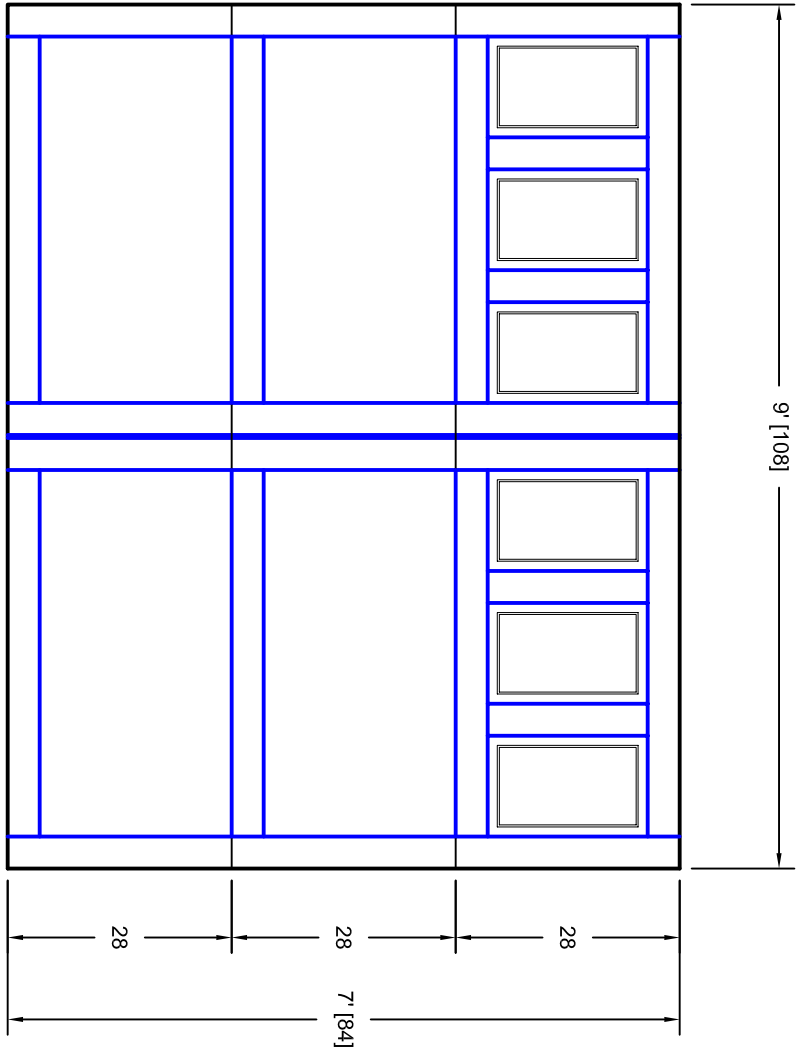

- Note:
1. Overlay board material: Steel.
 2. Arch material: Molded Polyurethane
 3. Overlay board width: 4 inches.
 4. Customer responsible to verify all field dimensions.

DRAWN BY	E Gebhard 01-05-05
DATE	
CHECKED	
DATE	
APPD	
DATE	
APPD	
DATE	
APPD	
DATE	

TITLE		Pinehurst w / Colonial Door Lites	
SIZE		P9 9' X 7'	
SCALE	A	WT. ACT.	
REV	A	SHEET	

Unless Otherwise Specified
Dimensions are in Inches

Tolerance on

Fractions	Decimals	Angles
+/- 1/16	XX +/- .03	+/- 0.5
	XXX +/- .01	
	XXXX +/- .005	