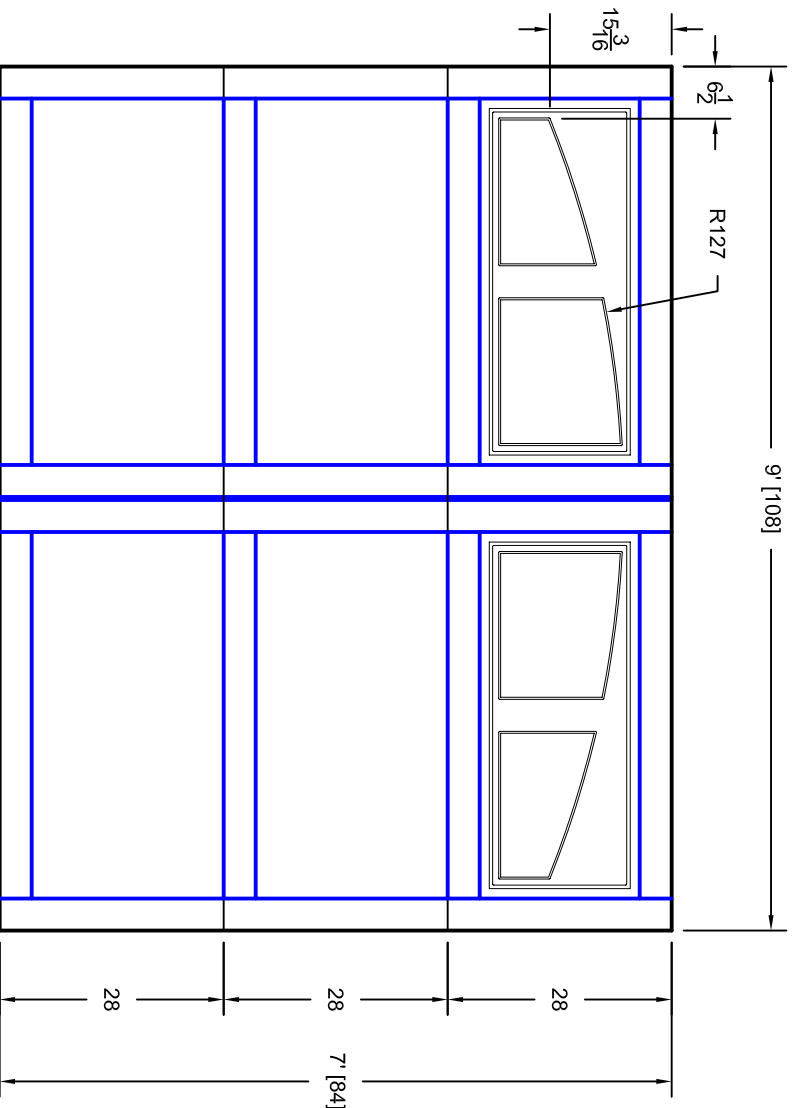

- Note:
1. Overlay board material: Steel.
 2. Arch material: Molded Polyurethane
 3. Overlay board width: 4 inches.
 4. Customer responsible to verify all field dimensions.

DRAWN BY	E Gebhard 01-05-05
CHECKED	
DATE	
APPD	
DATE	
APPD	
DATE	
APPD	
DATE	

TITLE	Pinehurst w / Madison Arch Door		
	Lites P10 9' X 7'		
SIZE	A	REV	A
SCALE		WT. ACT.	
		SHEET	

Unless Otherwise Specified
Dimensions are in Inches

Tolerance on

Fractions	Decimals	Angles
+/- 1/16	XX +/- .03	+/- 0.5
	XXX +/- .01	
	XXXX +/- .005	