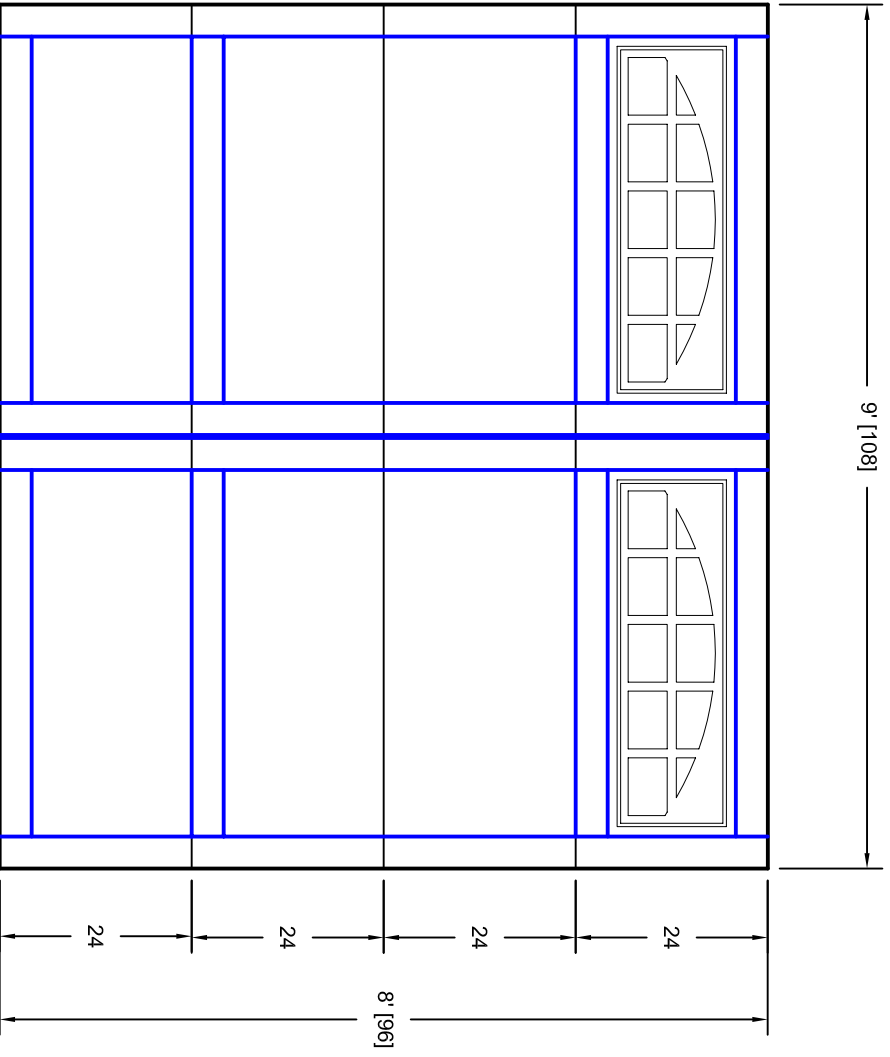

- Note:
1. Overlay board material: Steel.
 2. Arch material: Molded Polyurethane
 3. Overlay board width: 4 inches.
 4. Customer responsible to verify all field dimensions.

DRAWN BY	E Gebhard 01-05-05
CHECKED	
DATE	
APPD	
DATE	
APPD	
DATE	
APPD	
DATE	

TITLE	Pinehurst w / Large Stockton Arch		
	Door Lites P2 9' X 8'		
SIZE	A	REV	A
SCALE		WT. ACT.	SHEET
	7P098002		

Unless Otherwise Specified
Dimensions are in Inches

Tolerance on

Fractions	Decimals	Angles
+/- 1/16	XX +/- .03	+/- 0.5
	XXX +/- .01	
	XXXX +/- .005	