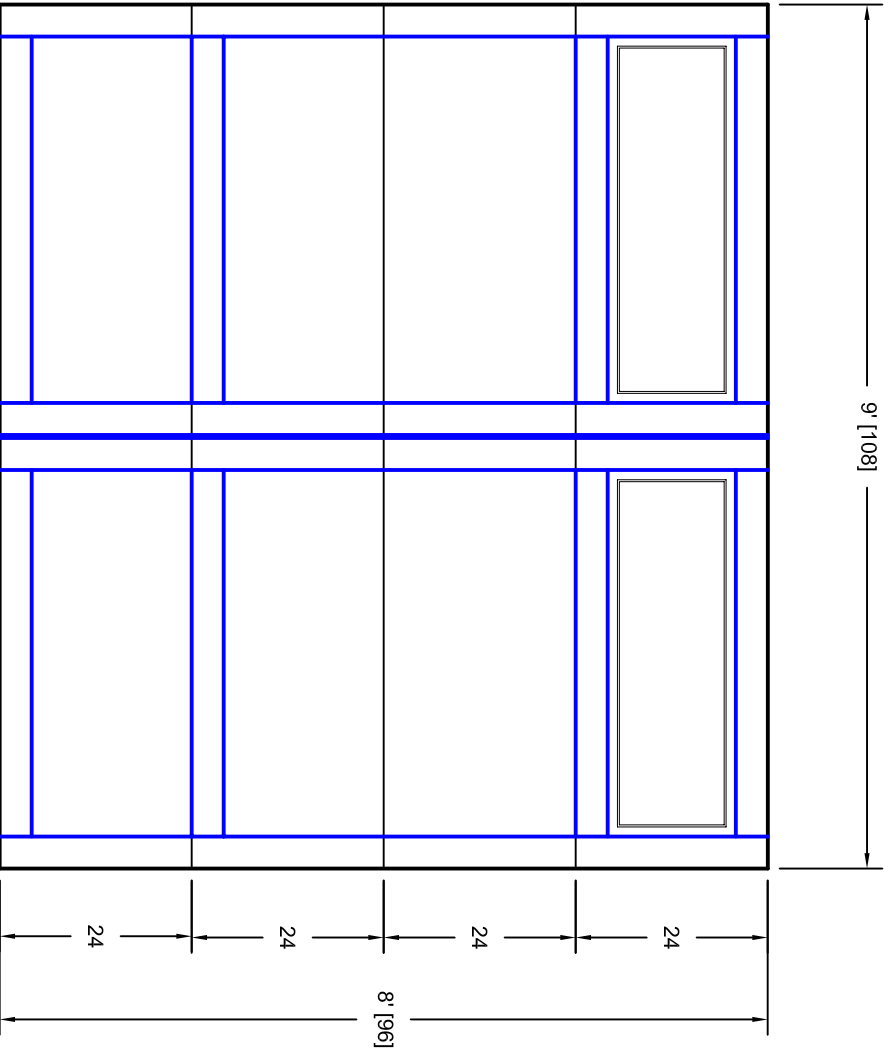

- Note:
1. Overlay board material: Steel.
  2. Arch material: Molded Polyurethane
  3. Overlay board width: 4 inches.
  4. Customer responsible to verify all field dimensions.

CUSTOMER APPROVAL REQUIRED FOR  
MANUFACTURING

DRAWN BY	E Gebhard 01-05-05
CHECKED	
DATE	
APPD	
DATE	
APPD	
DATE	
APPD	
DATE	

TITLE		Pinehurst w / Large Plain View Door	
		Lites P7 9' X 8'	
SIZE	A	REV	A
SCALE		WT. ACT.	
		SHEET	
7P098007			

Unless Otherwise Specified  
Dimensions are in Inches