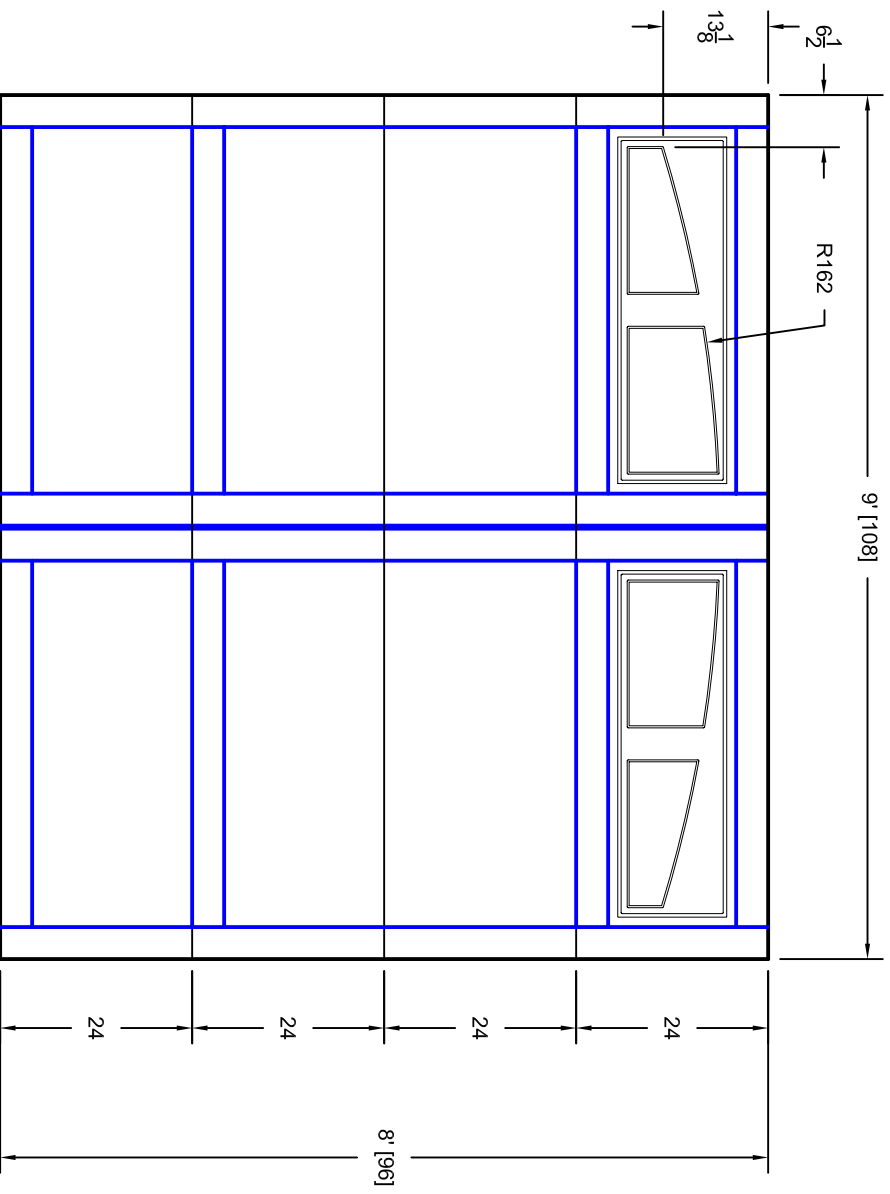

- Note:
1. Overlay board material: Steel.
 2. Arch material: Molded Polyurethane
 3. Overlay board width: 4 inches.
 4. Customer responsible to verify all field dimensions.

DRAWN BY	E Gebhard 03-16-05	TITLE	Pinehurst w / Madison Arch Door		
CHECKED			Lites P10 9' X 8'		
DATE		SIZE	A		
APPD		SCALE	A		
DATE		WT. ACT.	7P098010		
APPD		SHEET	A		
DATE			Unless Otherwise Specified Dimensions are in Inches Tolerance on Fractions Decimals Angles +/- 1/16 XX +/- .03 +/- 0.5 XXXX +/- .01 X.XXX +/- .005		
		CUSTOMER APPROVAL REQUIRED FOR MANUFACTURING X _____			