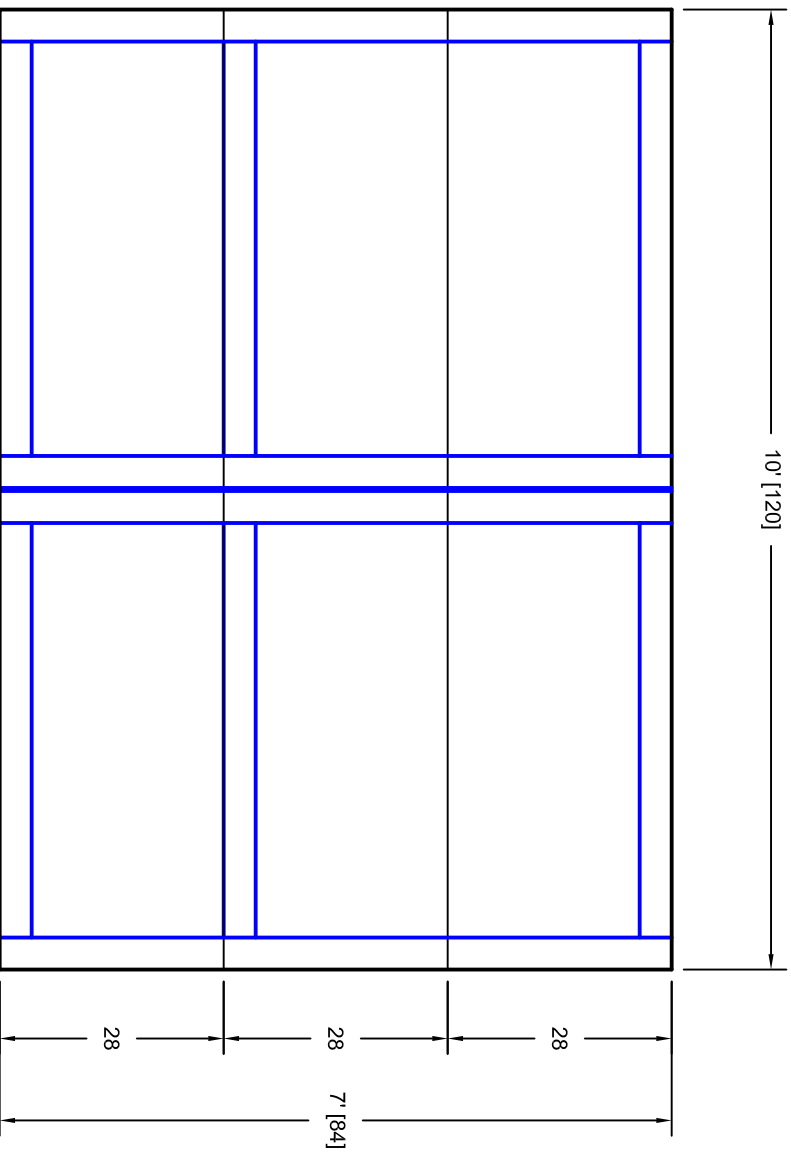

- Note:
1. Overlay board material: Steel.
 2. Arch material: Molded Polyurethane
 3. Overlay board width: 4 inches.
 4. Customer responsible to verify all field dimensions.

CUSTOMER APPROVAL REQUIRED FOR MANUFACTURING

X _____

DRAWN BY	E Gebhard 01-05-05	TITLE	Pinehurst P1 10' X 7'		
CHECKED		SIZE	7P107001		
DATE		SCALE	WT. ACT.	SHEET	REV
DATE		A			A
DATE					
DATE					
DATE					

Unless Otherwise Specified
Dimensions are in Inches