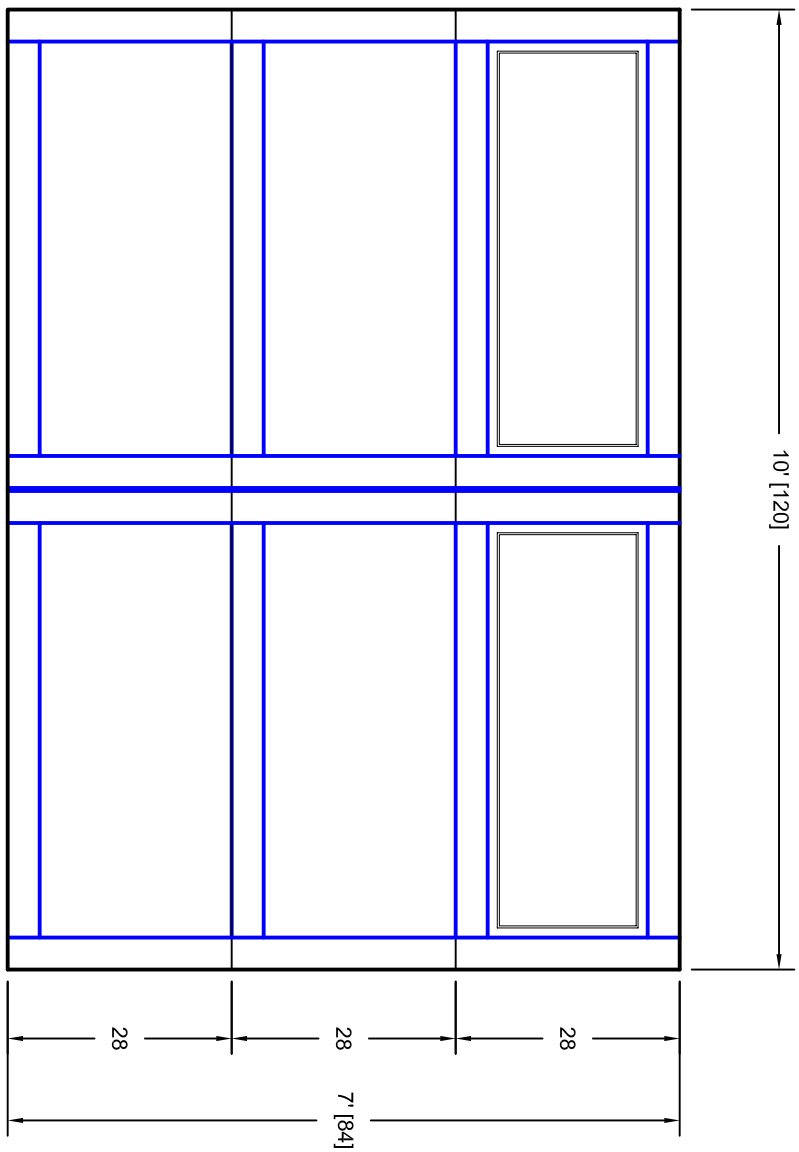

- Note:
1. Overlay board material: Steel.
 2. Arch material: Molded Polyurethane
 3. Overlay board width: 4 inches.
 4. Customer responsible to verify all field dimensions.

CUSTOMER APPROVAL REQUIRED FOR MANUFACTURING

X _____

DRAWN BY	E Gebhard 01-05-05	TITLE	Pinehurst w / Large Plain View Door	
CHECKED			Lites P7 10' X 7'	
DATE		SIZE	A	
APPD		SCALE	WT. ACT.	
DATE		REV	A	
APPD			7P107007	
DATE			SHEET	
APPD				
DATE				