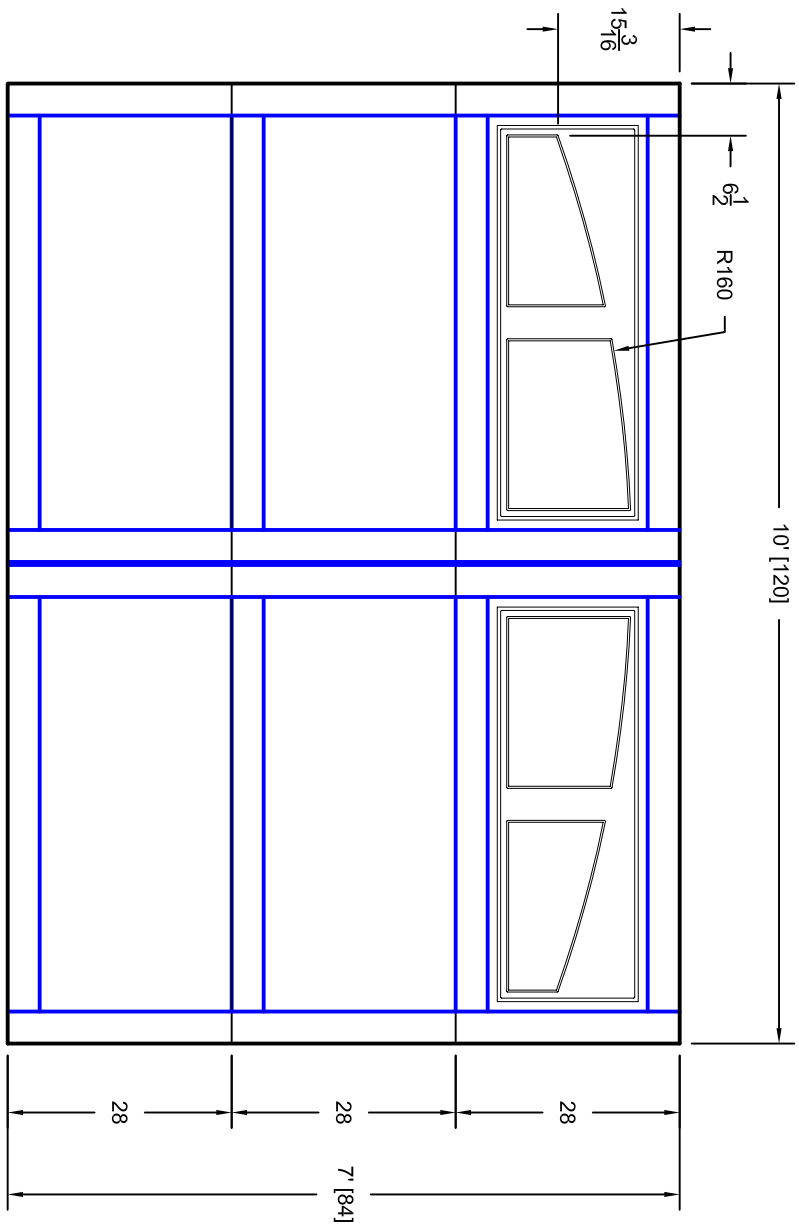

- Note:
1. Overlay board material: Steel.
 2. Arch material: Molded Polyurethane
 3. Overlay board width: 4 inches.
 4. Customer responsible to verify all field dimensions.

CUSTOMER APPROVAL REQUIRED FOR
MANUFACTURING

X _____

DRAWN BY	E Gebhard 01-05-05	TITLE	Pinehurst w / Madison Arch Door	
CHECKED			Lites P10 10' X 7'	
DATE		SIZE	A	REV
APPD		SCALE	WT. ACT.	SHEET
DATE				
APPD				
DATE				
APPD				
DATE				

Unless Otherwise Specified
Dimensions are in Inches