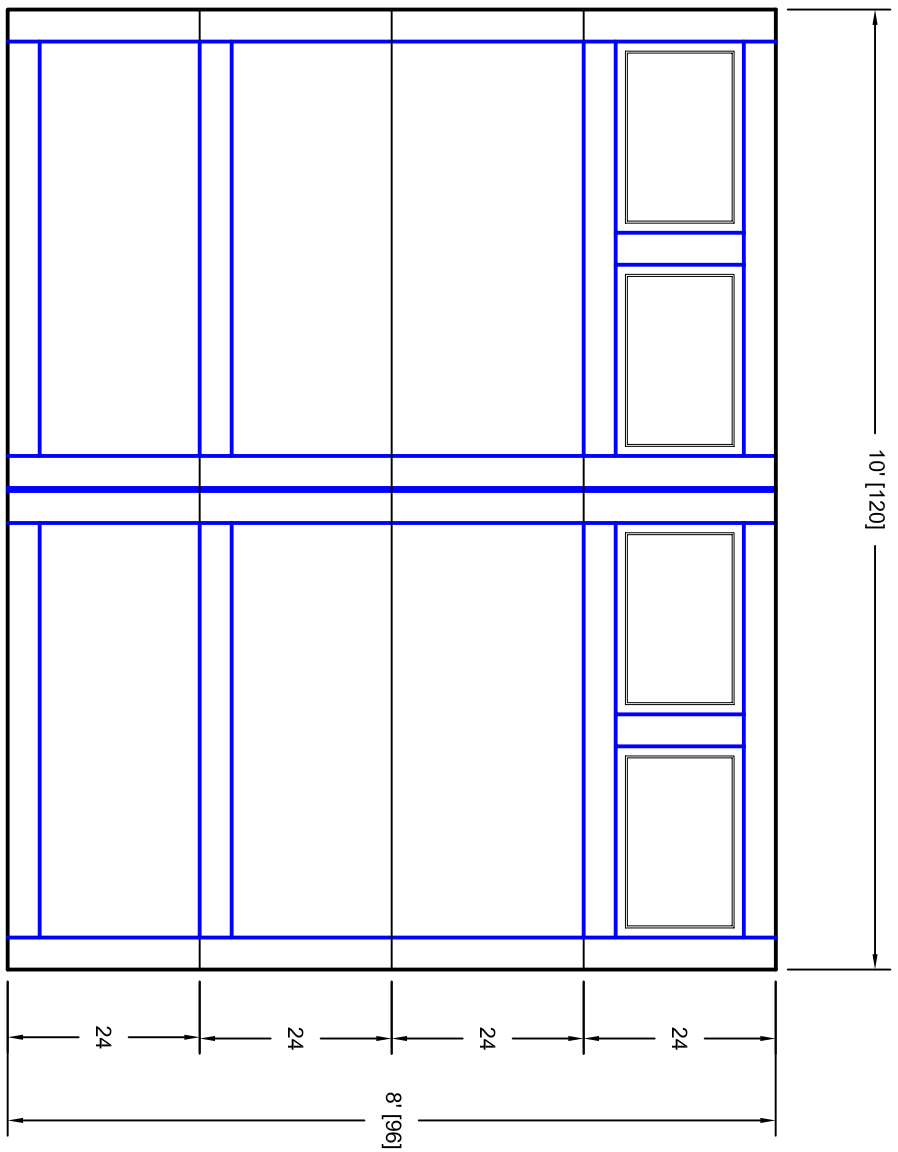

- Note:
1. Overlay board material: Steel.
 2. Arch material: Molded Polyurethane
 3. Overlay board width: 4 inches.
 4. Customer responsible to verify all field dimensions.

CUSTOMER APPROVAL REQUIRED FOR
MANUFACTURING

X _____

DRAWN BY	E Gebhard 01-05-05
DATE	
CHECKED	
DATE	
APPD	
DATE	
APPD	
DATE	
APPD	
DATE	

TITLE		Pinehurst w / Small Plain View Door	
Lites P6 10' X 8'		SIZE	REV
		A	A
SCALE	WT. ACT.	SHEET	

Unless Otherwise Specified
Dimensions are in Inches