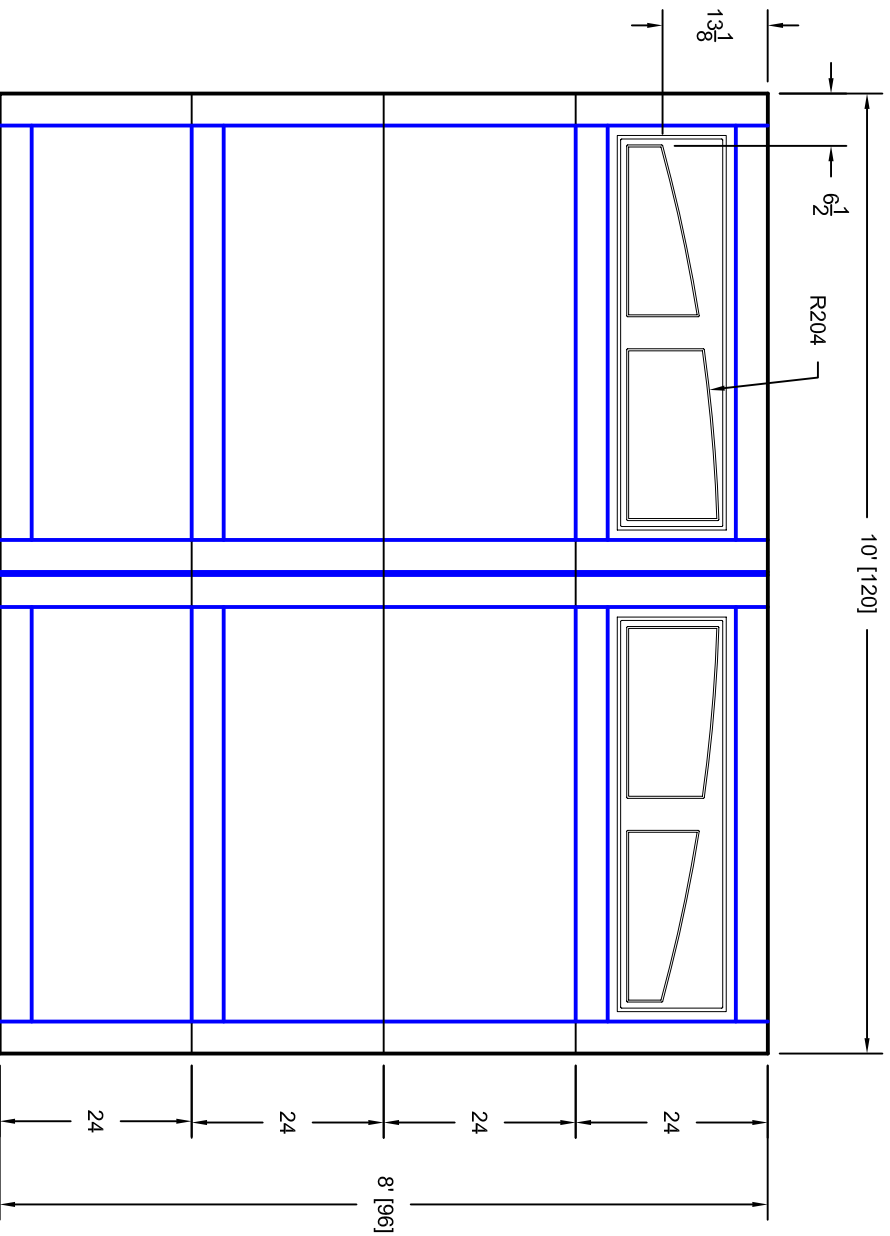

- Note:
1. Overlay board material: Steel.
 2. Arch material: Molded Polyurethane
 3. Overlay board width: 4 inches.
 4. Customer responsible to verify all field dimensions.

CUSTOMER APPROVAL REQUIRED FOR
MANUFACTURING

X _____

DRAWN BY	E Gebhard 01-05-05
DATE	
CHECKED	
DATE	
APPD	
DATE	
APPD	
DATE	
APPD	
DATE	

TITLE	Pinehurst w / Madison Arch Door		
	Lites P10 10' X 8'		
SIZE	A	REV	A
SCALE		WT. ACT.	
		SHEET	
	7P108010		