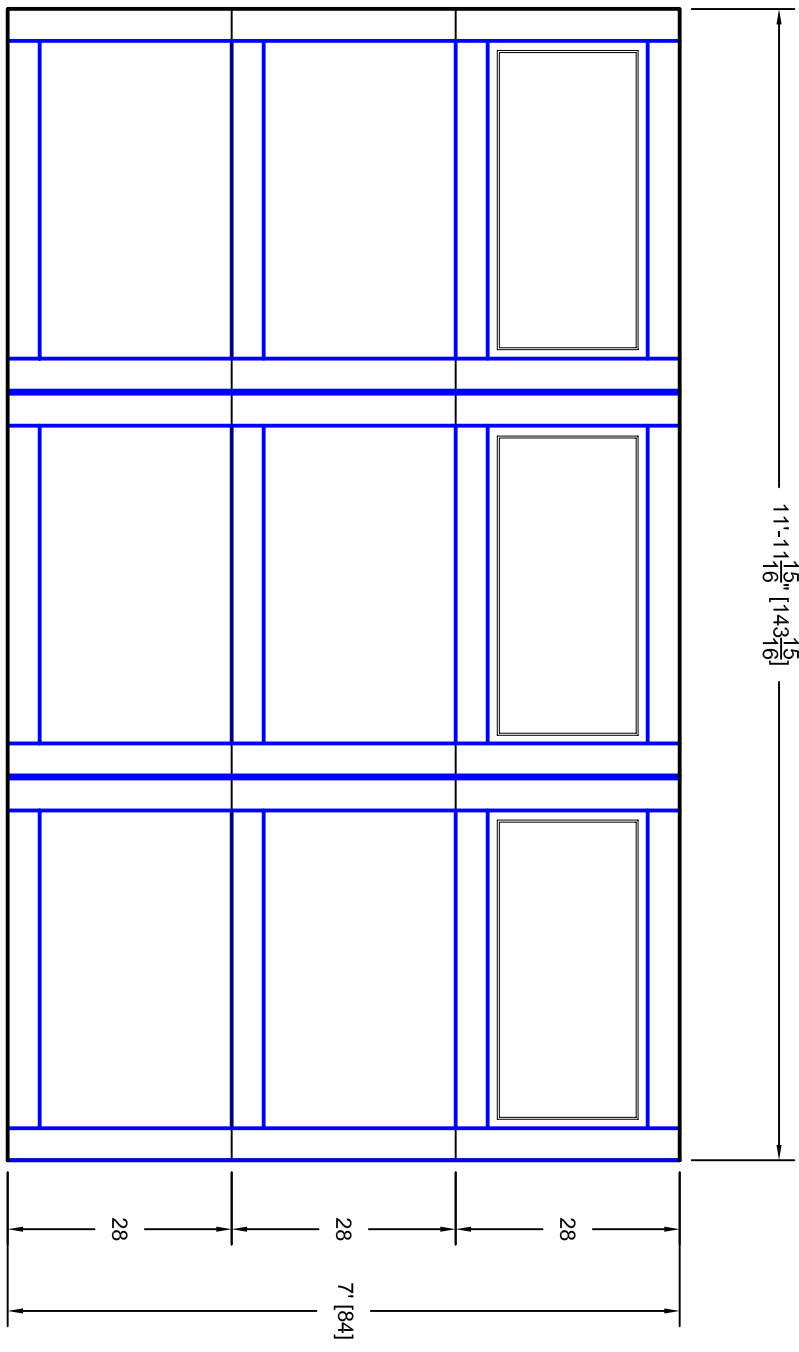

- Note:
1. Overlay board material: Steel.
 2. Arch material: Molded Polyurethane
 3. Overlay board width: 4 inches.
 4. Customer responsible to verify all field dimensions.

CUSTOMER APPROVAL REQUIRED FOR MANUFACTURING

X _____

DRAWN BY	E Gebhard 01-05-05	TITLE	Pinehurst w / Large Plain View Door		
CHECKED			Lites P7 12' X 7'		
DATE		SIZE	7P127007		
APPD		SCALE	A		
DATE		WT. ACT.	SHEET		
APPD		REV	A		
DATE		Unless Otherwise Specified Dimensions are in Inches Tolerance on Fractions Decimals Angles +/- 1/16 X.X +/- .03 +/- 0.5 X.XX +/- .01 X.XXX +/- .005			
		7255 S. KYRENE SUITE #104 TEMPE, AZ 85283 480-705-6632 480-705-8497 fax www.firstudt.com			