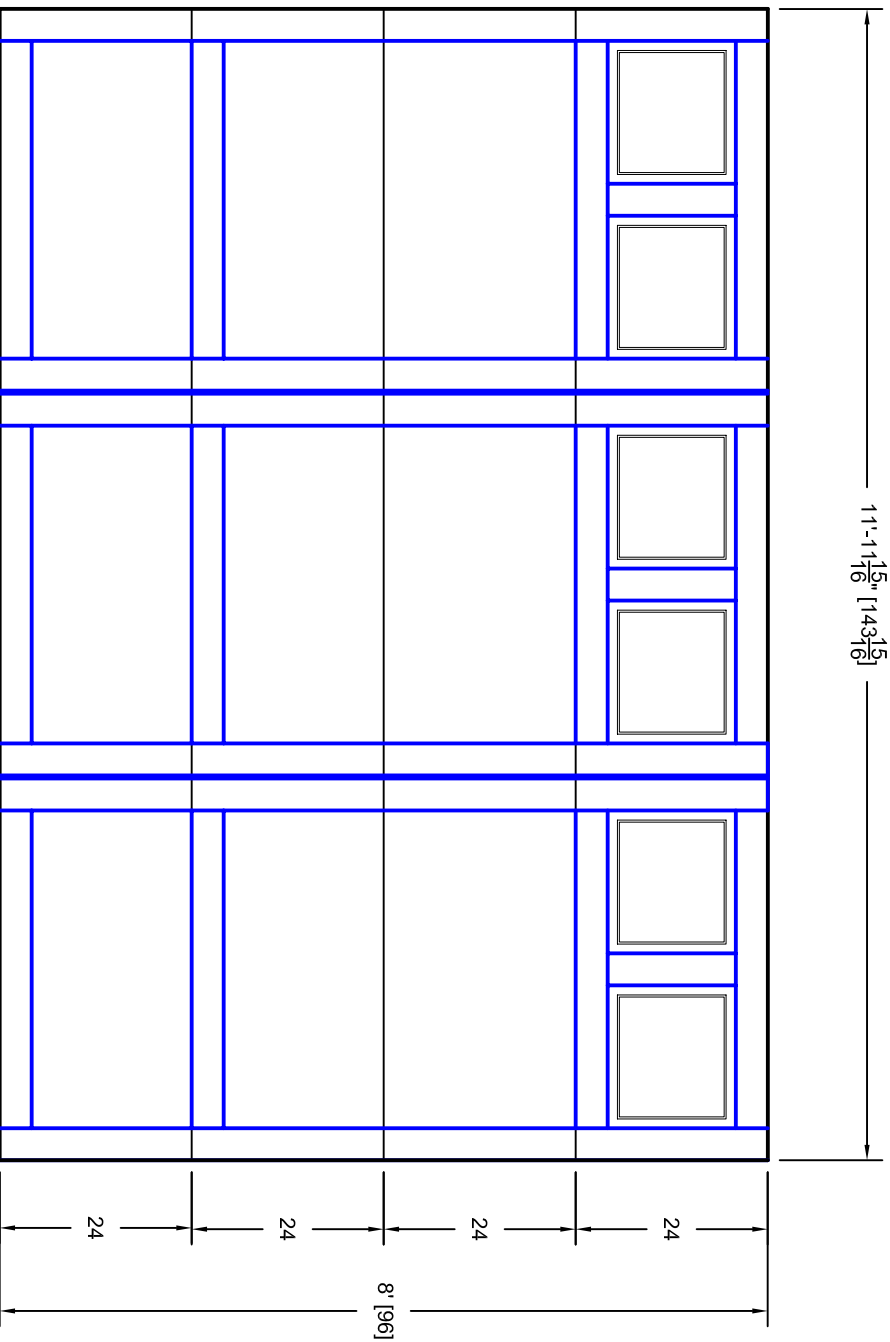

- Note:
1. Overlay board material: Steel.
 2. Arch material: Molded Polyurethane
 3. Overlay board width: 4 inches.
 4. Customer responsible to verify all field dimensions.

CUSTOMER APPROVAL REQUIRED FOR MANUFACTURING

X _____

DRAWN BY	E Gebhard 01-05-05	TITLE	Pinehurst w / Small Plain View Door		
CHECKED			Lites P6 12' X 8'		
DATE		SIZE	7P128006		
APPD		SCALE	A		
DATE		WT. ACT.	SHEET		
APPD		REV	A		
DATE		Unless Otherwise Specified Dimensions are in Inches Tolerance on Fractions Decimals Angles +/- 1/16 XX +/- .03 +/- 0.5 XXXX +/- .01			
		7255 S. KYRENE SUITE #104 TEMPE, AZ 85283 480-705-6632 480-705-8497 fax www.firstudt.com			