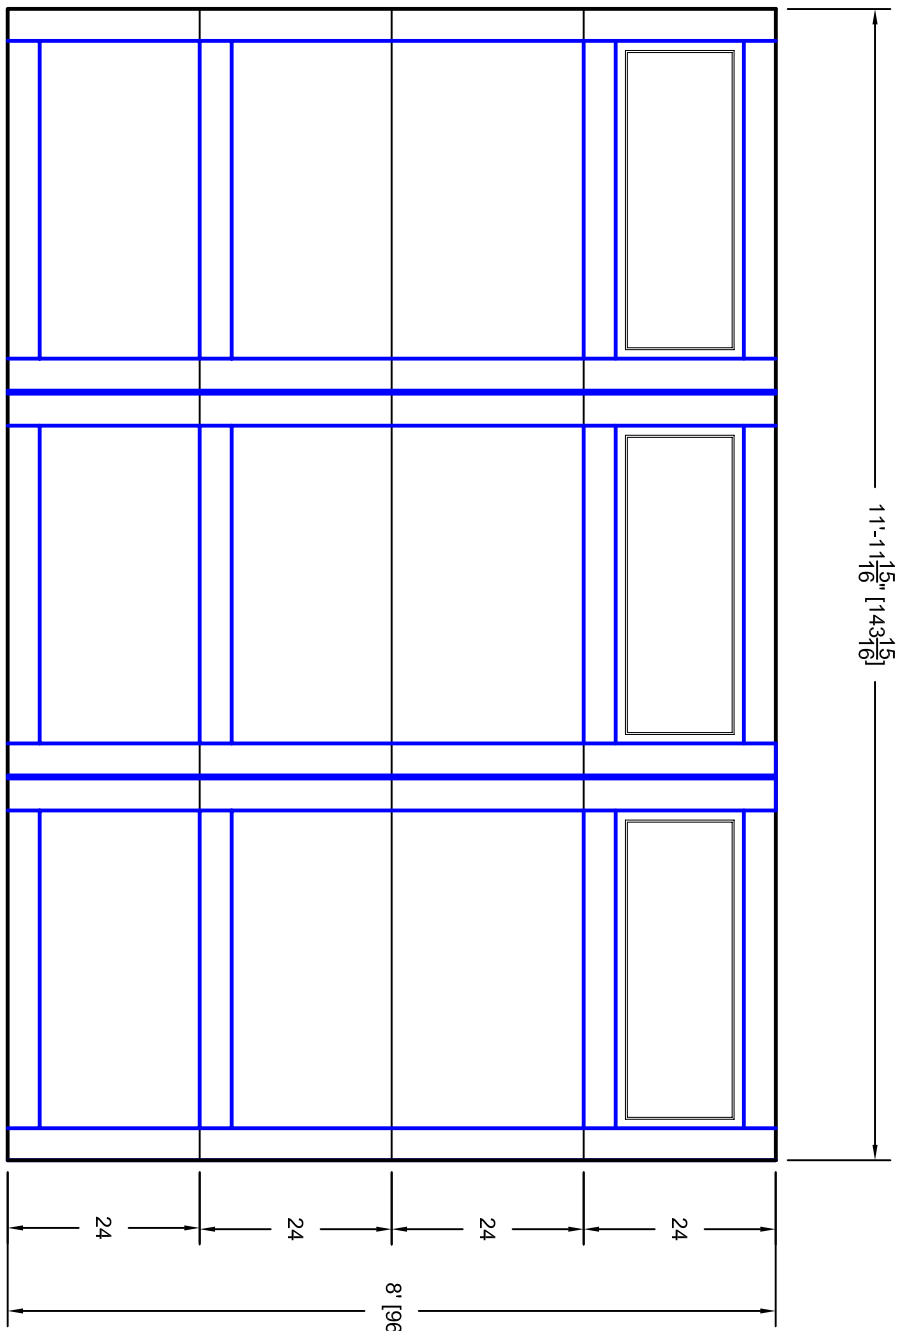

- Note:
1. Overlay board material: Steel.
  2. Arch material: Molded Polyurethane
  3. Overlay board width: 4 inches.
  4. Customer responsible to verify all field dimensions.

CUSTOMER APPROVAL REQUIRED FOR MANUFACTURING

X \_\_\_\_\_

DRAWN BY	E Gebhard 01-05-05	TITLE	Pinehurst w / Large Plain View Door		
CHECKED			Lites P7 12' X 8'		
DATE		SIZE	A		
APPD		SCALE	A		
DATE		WT. ACT.	7P128007		
APPD		SHEET	A		
DATE					

Unless Otherwise Specified	
Dimensions are in Inches	
Tolerance on	
Fractions	Decimals
+/- 1/16	X.X +/- .03
	X.XX +/- .01
	X.XXX +/- .005
	Angles +/- 0.5