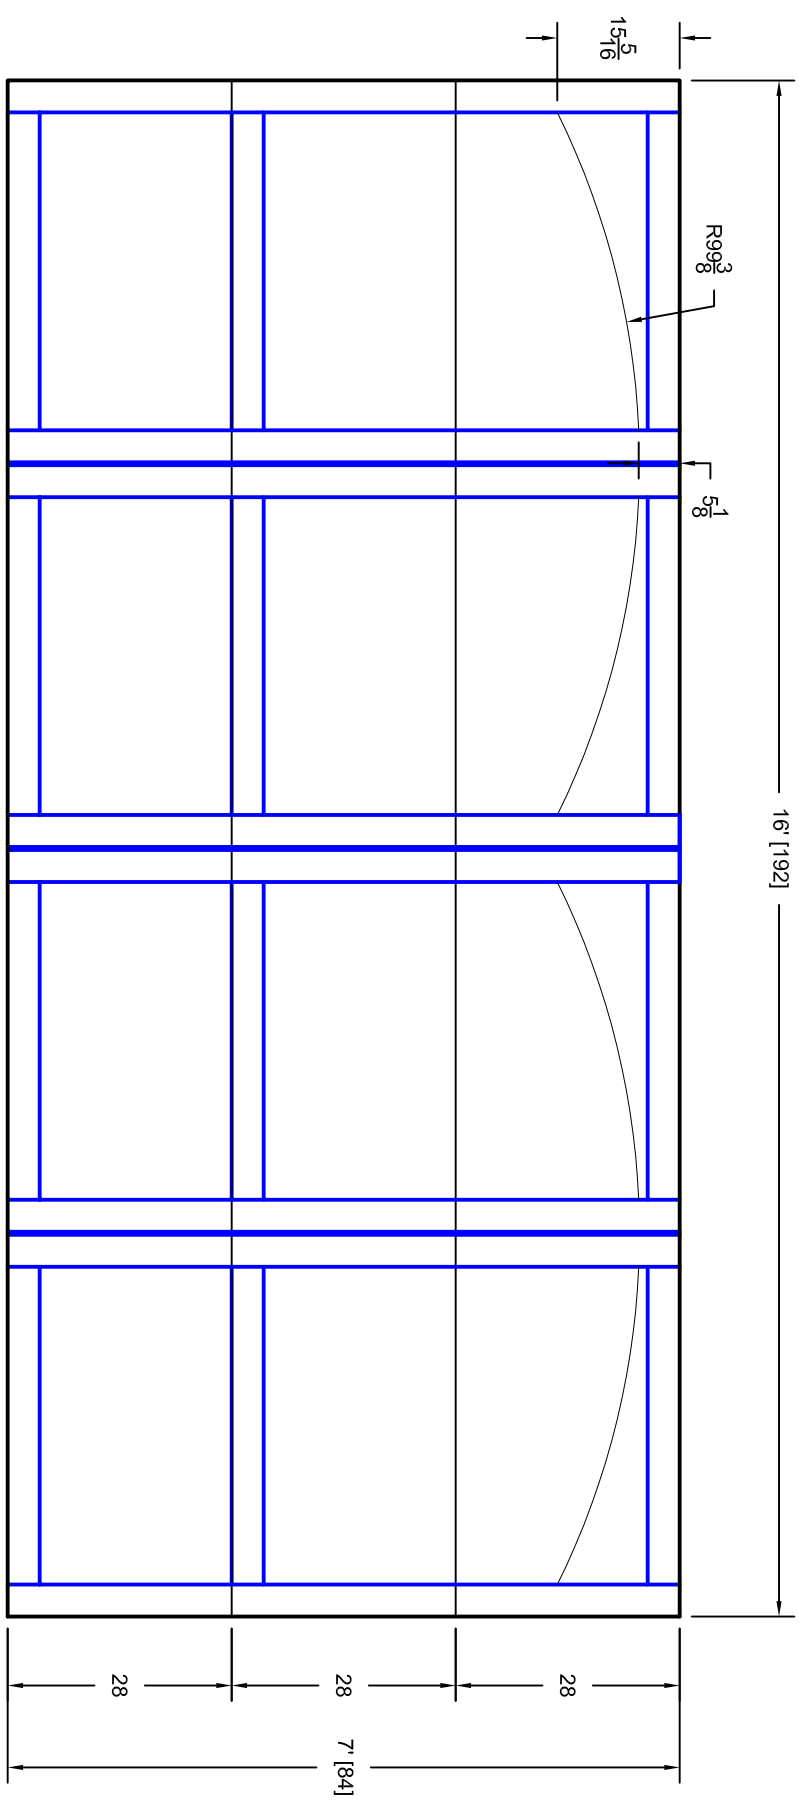

- Note:
1. Overlay board material: Steel.
 2. Arch material: Molded Polyurethane
 3. Overlay board width: 4 inches.
 4. Customer responsible to verify all field dimensions.

CUSTOMER APPROVAL REQUIRED FOR MANUFACTURING

X _____

DRAWN BY	E Gebhard 01-05-05	TITLE	Pinehurst w / Large Solid Arch Top		
CHECKED			P11 16' X 7'		
DATE		SIZE	A		
APPD		SCALE	WT. ACT. SHEET		
DATE		REV	A		
APPD			7P167011		
DATE					
APPD					
DATE					

Unless Otherwise Specified	
Dimensions are in Inches	
Tolerance on	
Fractions	Decimals
Angles	
+/- 1/16	X.X +/- .03
	X.XX +/- .01
	X.XXX +/- .005
	+/- 0.5

1ST UNITED DOOR TECHNOLOGIES	7255 S. KYRENE SUITE #104
UDT	TEMPE, AZ 85283
	480-705-6632
	480-705-8497 fax
	www.firstudt.com