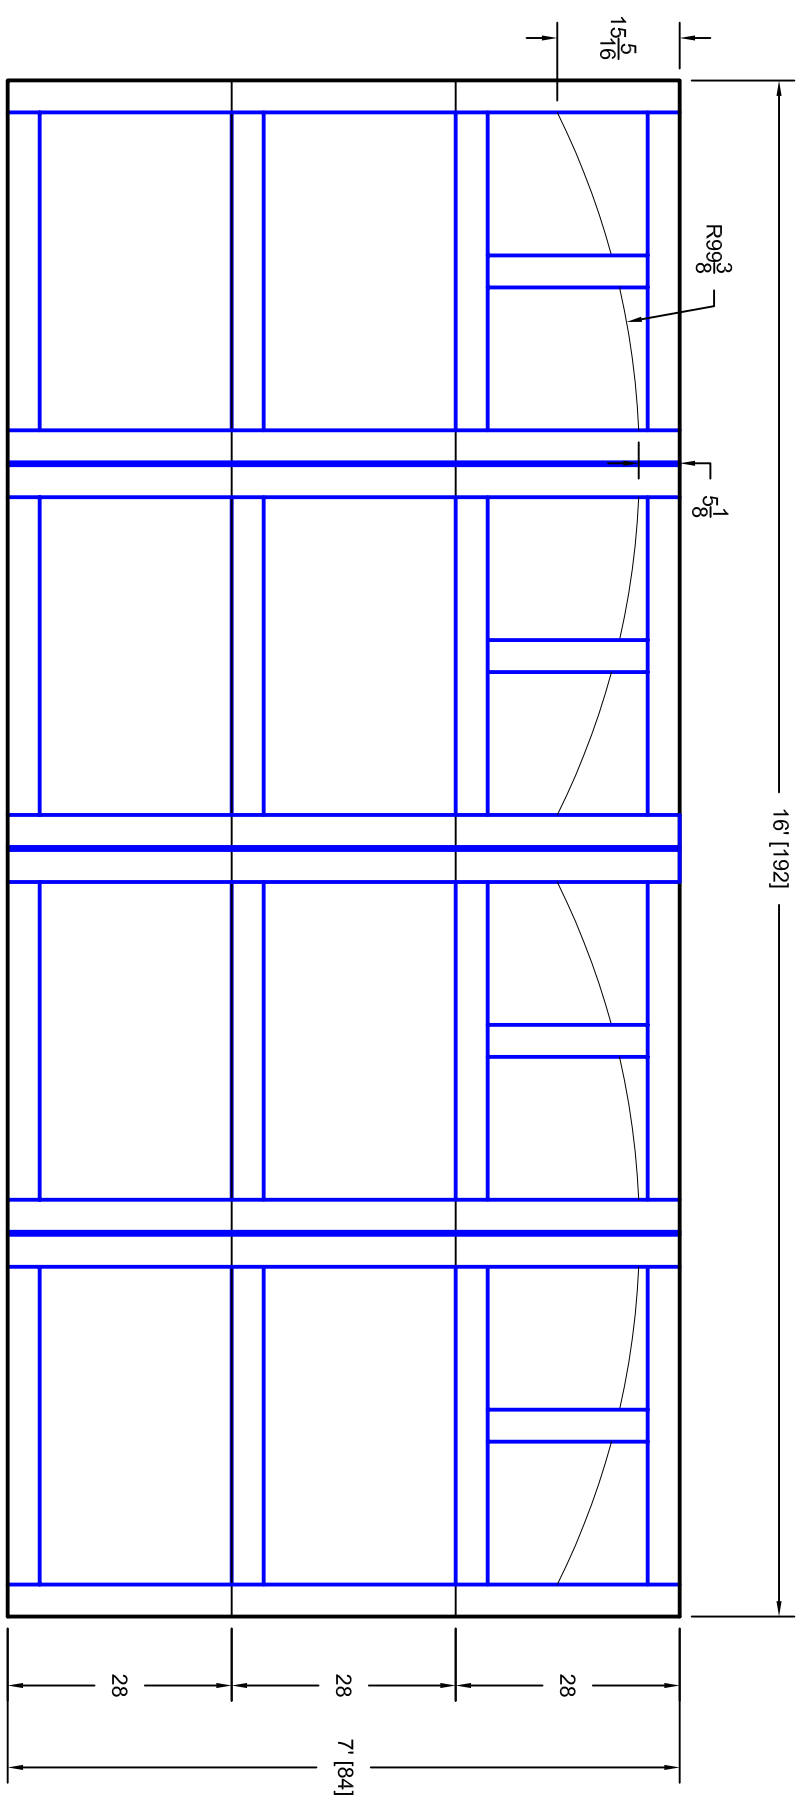

- Note:
1. Overlay board material: Steel.
 2. Arch material: Molded Polyurethane
 3. Overlay board width: 4 inches.
 4. Customer responsible to verify all field dimensions.

CUSTOMER APPROVAL REQUIRED FOR MANUFACTURING

X _____

DRAWN BY	E Gebhard 01-05-05	TITLE	Pinehurst w / Small Solid Arch Top		
CHECKED			P12 16' X 7'		
DATE		SIZE	A		
APPD		SCALE	WT. ACT. SHEET		
DATE		REV	A		
APPD			7P167012		
DATE					
APPD					
DATE					

Unless Otherwise Specified	
Dimensions are in Inches	
Tolerance on	
Fractions	Decimals
Angles	
+/- 1/16	X.X +/- .03
	X.XX +/- .01
	X.XXX +/- .005
	+/- 0.5

1ST UNITED DOOR TECHNOLOGIES	7255 S. KYRENE SUITE #104
UDT	TEMPE, AZ 85283
	480-705-6632
	480-705-8497 fax
	www.firstudt.com