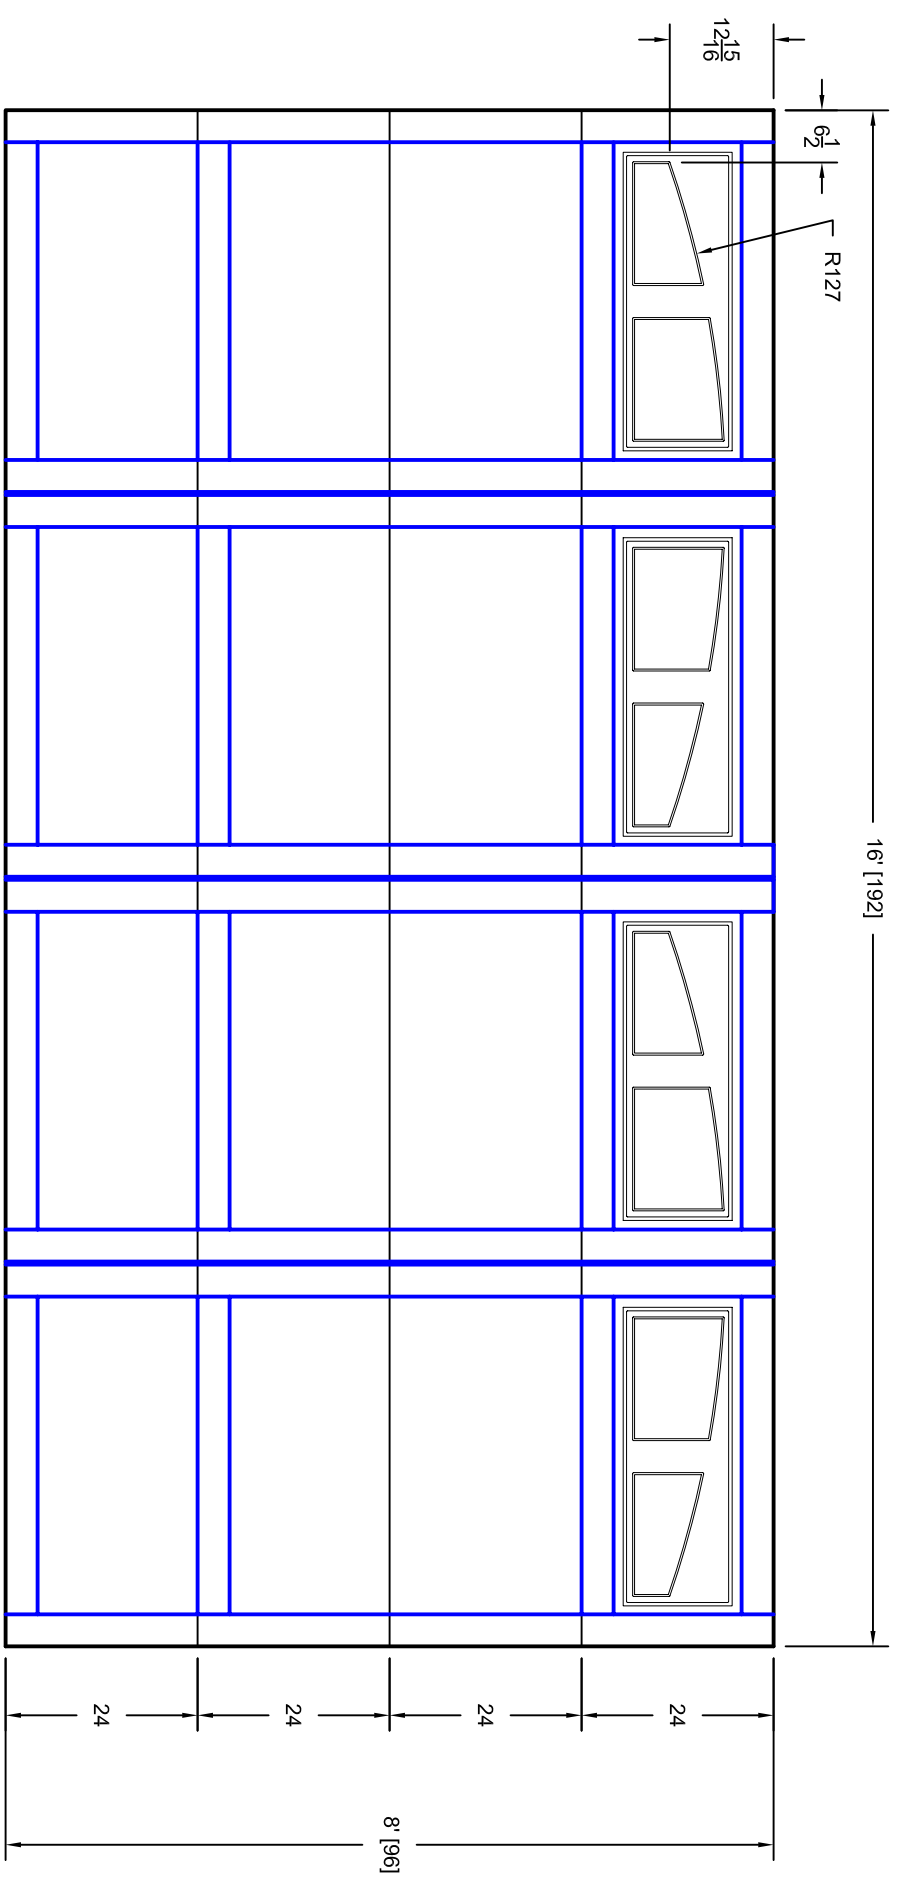

- Note:
1. Overlay board material: Steel.
 2. Arch material: Molded Polyurethane
 3. Overlay board width: 4 inches.
 4. Customer responsible to verify all field dimensions.

CUSTOMER APPROVAL REQUIRED FOR MANUFACTURING

X _____

DRAWN BY	E Gebhard 03-30-05	TITLE	Pinehurst w / Madison Arch Door		
CHECKED			Lites P10 16' X 8'		
DATE		SIZE	A	REV	A
APPD		SCALE	A	WT. ACT.	SHEET
DATE					
APPD					
DATE					
APPD					
DATE					