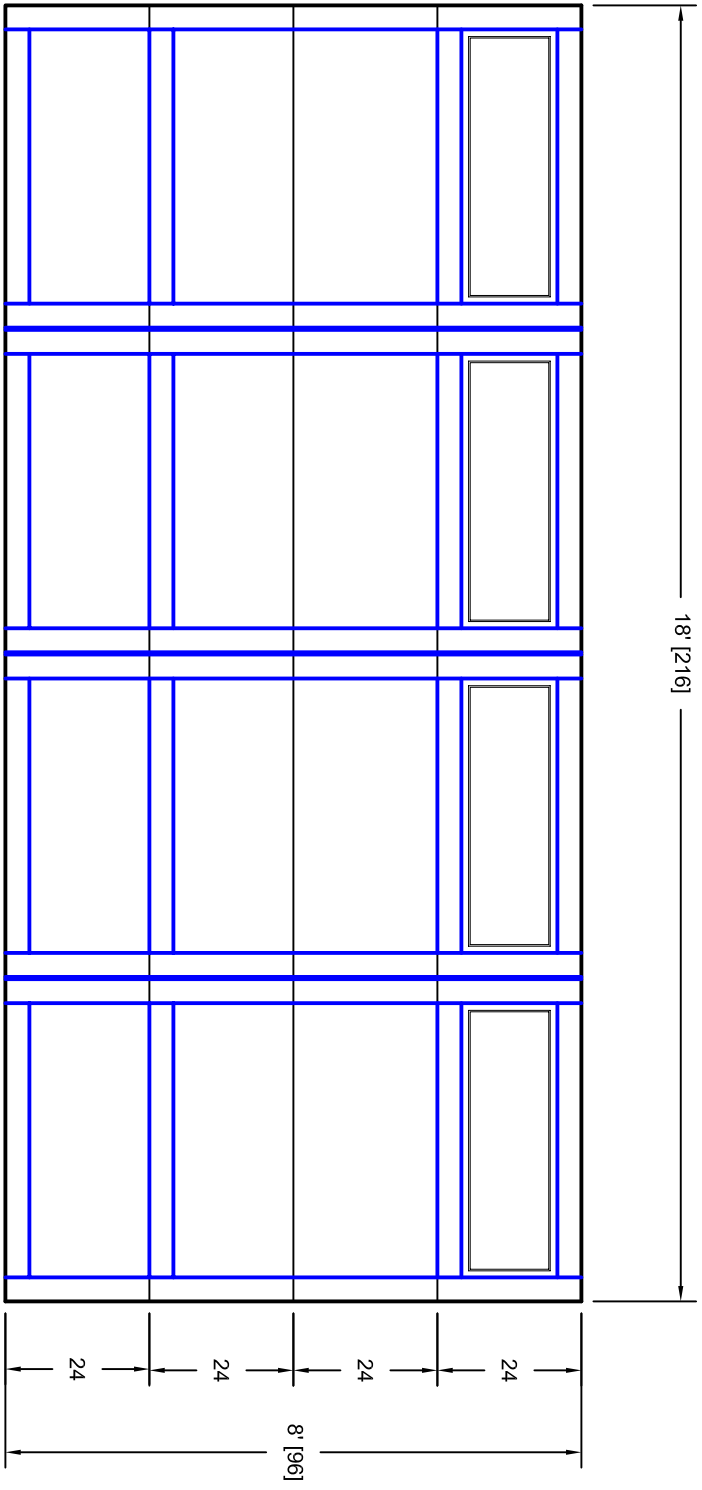

- Note:
1. Overlay board material: Steel.
 2. Arch material: Molded Polyurethane
 3. Overlay board width: 4 inches.
 4. Customer responsible to verify all field dimensions.

CUSTOMER APPROVAL REQUIRED FOR
MANUFACTURING

X _____

DRAWN BY	E Gebhard 01-05-05	TITLE	Pinehurst w / Large Plain View Door		
CHECKED			Lites P7 18' X 8'		
DATE		SIZE	A		
APPD		SCALE	A		
DATE		WT. ACT.	7P188007		
APPD		SHEET	A		
DATE					

Unless Otherwise Specified Dimensions are in Inches	Tolerance on	Angles
Fractions	Decimals	
+/- 1/16	XX +/- .03	+/- 0.5
	XXX +/- .01	
	XXXX +/- .005	