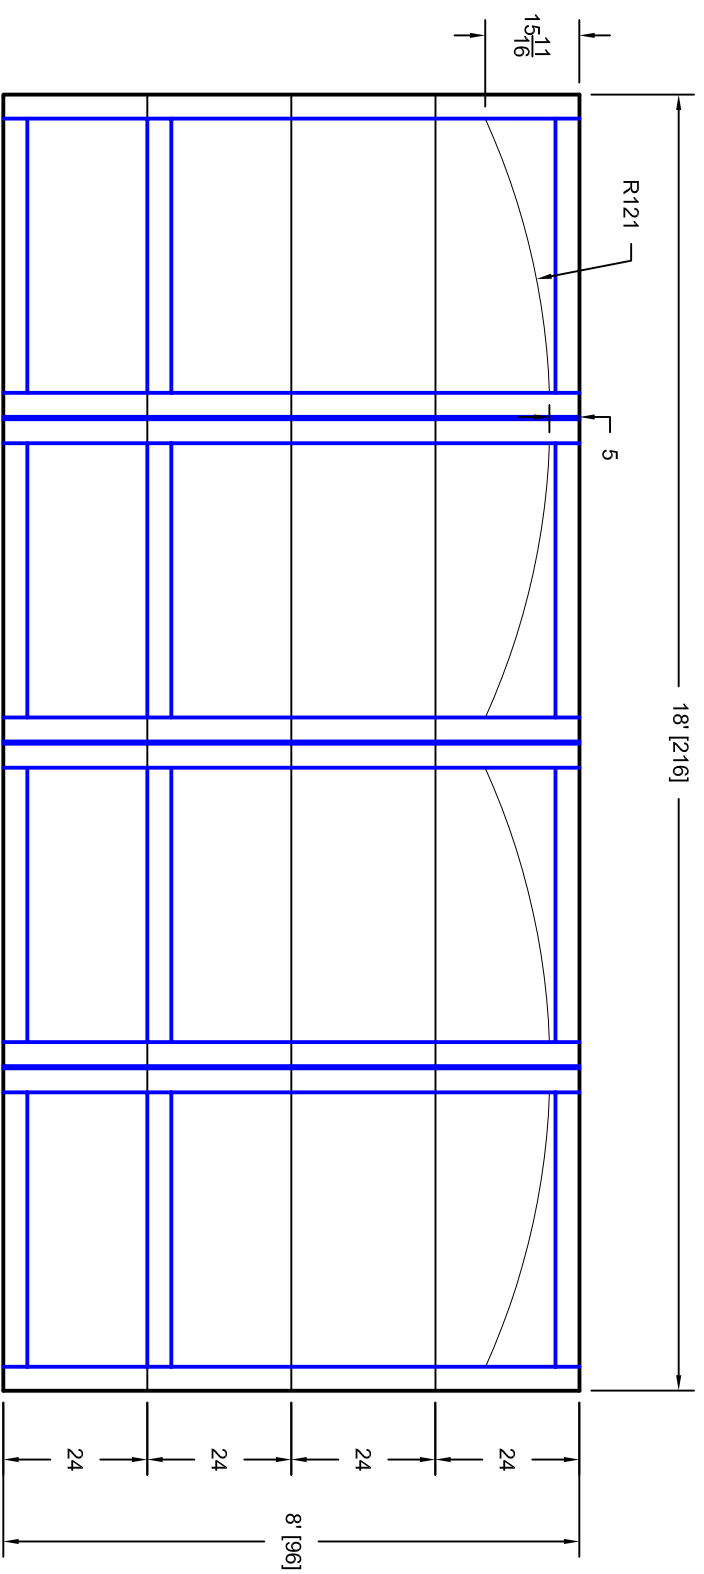

- Note:
1. Overlay board material: Steel.
 2. Arch material: Molded Polyurethane
 3. Overlay board width: 4 inches.
 4. Customer responsible to verify all field dimensions.

CUSTOMER APPROVAL REQUIRED FOR
MANUFACTURING

DRAWN BY	E Gebhard 02-02-06	TITLE	Pinehurst w / Large Solid Arch Top		
CHECKED			P11 18' X 8'		
DATE		SIZE	A		
APPD		SCALE	A		
DATE		WT. ACT.	7P188011		
APPD		SHEET	A		
DATE					

Unless Otherwise Specified	
Dimensions are in Inches	
Tolerance on	
Fractions	Decimals
Angles	
+/- 1/16	X.X +/- .03
	X.XX +/- .01
	X.XXX +/- .005
	+/- 0.5