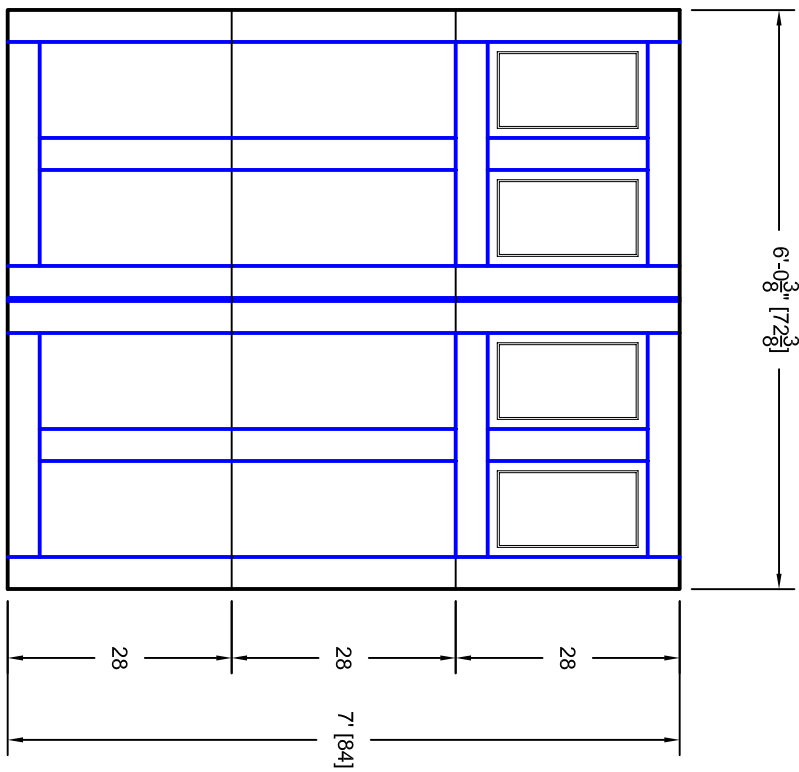

- Note:
1. Overlay board material: Steel.
 2. Arch material: Molded Polyurethane
 3. Overlay board width: 4 inches.
 4. Customer responsible to verify all field dimensions.

DRAWN BY	E Gebhard 01-05-05
CHECKED	
DATE	
APPD	
DATE	
APPD	
DATE	
APPD	
DATE	

TITLE	Sage Creek w / Small Plain View Door Lites S6 6' X 7'		
SIZE	A	REV	A
SCALE		WT. ACT.	
		SHEET	

Unless Otherwise Specified
Dimensions are in Inches

Tolerance on

Fractions	Decimals	Angles
+/- 1/16	XX +/- .03	+/- 0.5
	XXX +/- .01	
	XXXX +/- .005	