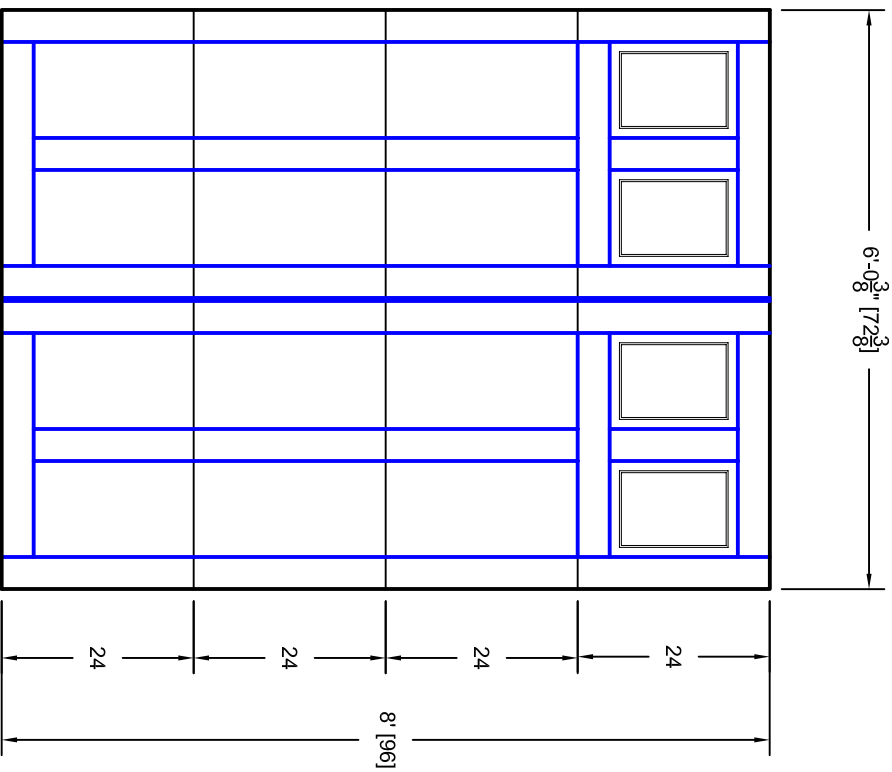

- Note:
1. Overlay board material: Steel.
 2. Arch material: Molded Polyurethane
 3. Overlay board width: 4 inches.
 4. Customer responsible to verify all field dimensions.

DRAWN BY	E Gebhard 01-05-05
CHECKED	
DATE	
APPD	
DATE	
APPD	
DATE	
APPD	
DATE	

TITLE	Sage Creek w / Small Plain View Door Lites S6 6' X 8'		
SIZE	A	REV	A
SCALE		WT. ACT.	SHEET
7S068006			

Unless Otherwise Specified
Dimensions are in Inches

Tolerance on

Fractions	Decimals	Angles
+/- 1/16	XX +/- .03	+/- 0.5
	XXX +/- .01	
	XXXX +/- .005	